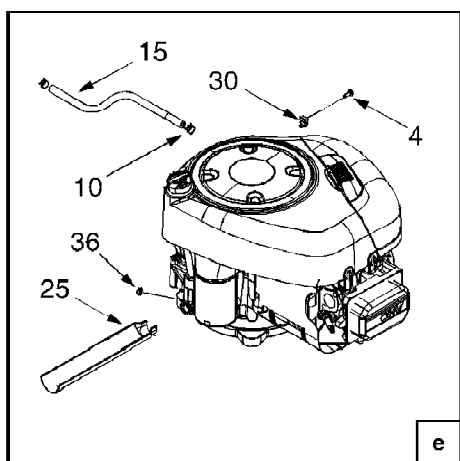

13A2771G790 LT-542G (2005)
Engine Accessories

Page 9 of 31

Ref #	Part Number	Qty	S/P/F	Description
1	710-0148	1	/P	Screw, #8-32, .375
2	710-0896	1	/P	Self-tapping Screw, 1/4-14, .625
3	710-0726	1	/P	Self-tapping Screw, 5/16-12, .75
4	710-1237	1		Screw, #10-32, .625
5	710-1314A	1	/P	Socket Cap Screw, 5/16-18, .625
6	710-1315	1	/P	Self-tapping Screw, 3/8-16, 1.25
7	751-0813A	1	/P	LH Exhaust Pipe
8	721-0460	1		Exhaust Gasket
9	725-0157	1	/P	Cable Tie, 7.4"
10	726-0205	1	/P	Hose Clamp, .490
11	710-0599	1	/P	Screw, 1/4-20, 0.500
12	751-10111	1		Muffler, Exhaust
13	751-0814A	1	/P	RH Exhaust Pipe
14	751B221535	1	/P	Casing Clamp
15	751-0535	1		Fuel Line Hose
16	751-0564A	1	S	Muffler Deflector
17	751-0616A	1	S	Muffler, Twin Inlet
18	751-0650B	1	/P	RH Exhaust Pipe
19	751-0651B	1	/P	LH Exhaust Pipe
20	751-3140	1	S	Oil Drain Valve
21	751-3141	1	S	Oil Drain Hose
22	751-3142	1		Oil Drain Cap
23	783-0615D	1	S	Muffler Heat Shield
24	783-0625C	1	/P	Engine Heat Shield
25	731-1682A	1	/P	Oil Drain Sleeve
26	751-0617A	1	S	Muffer, Single Inlet
27	721-0208	1	S	Exhaust Gasket
28	737-0143	1	S	Oil Drain Cap, 3/8-18
29	737-0199	1	S	Oil Drain Pipe, 3/8-16, 2.0
30	751B213146	1	/P	Casing Clamp
31	751-0619B	1	S	Exhaust Pipe
32	710-0227	1	/P	Screw, #8-18 x .50
33	710-3029	1	/P	Hex Screw, 7/16-20, 1.25
34	711-1044	1	S	Belt Keeper Pin, 5/16, 4.75
35	751-0622	1	S	Exhaust Pipe
36	712-0271	1	/P	Hex Sems Nut, 1/4-20
37	721-0348	1		Exhaust Gasket
38	751-0620	1	S	Exhaust Pipe