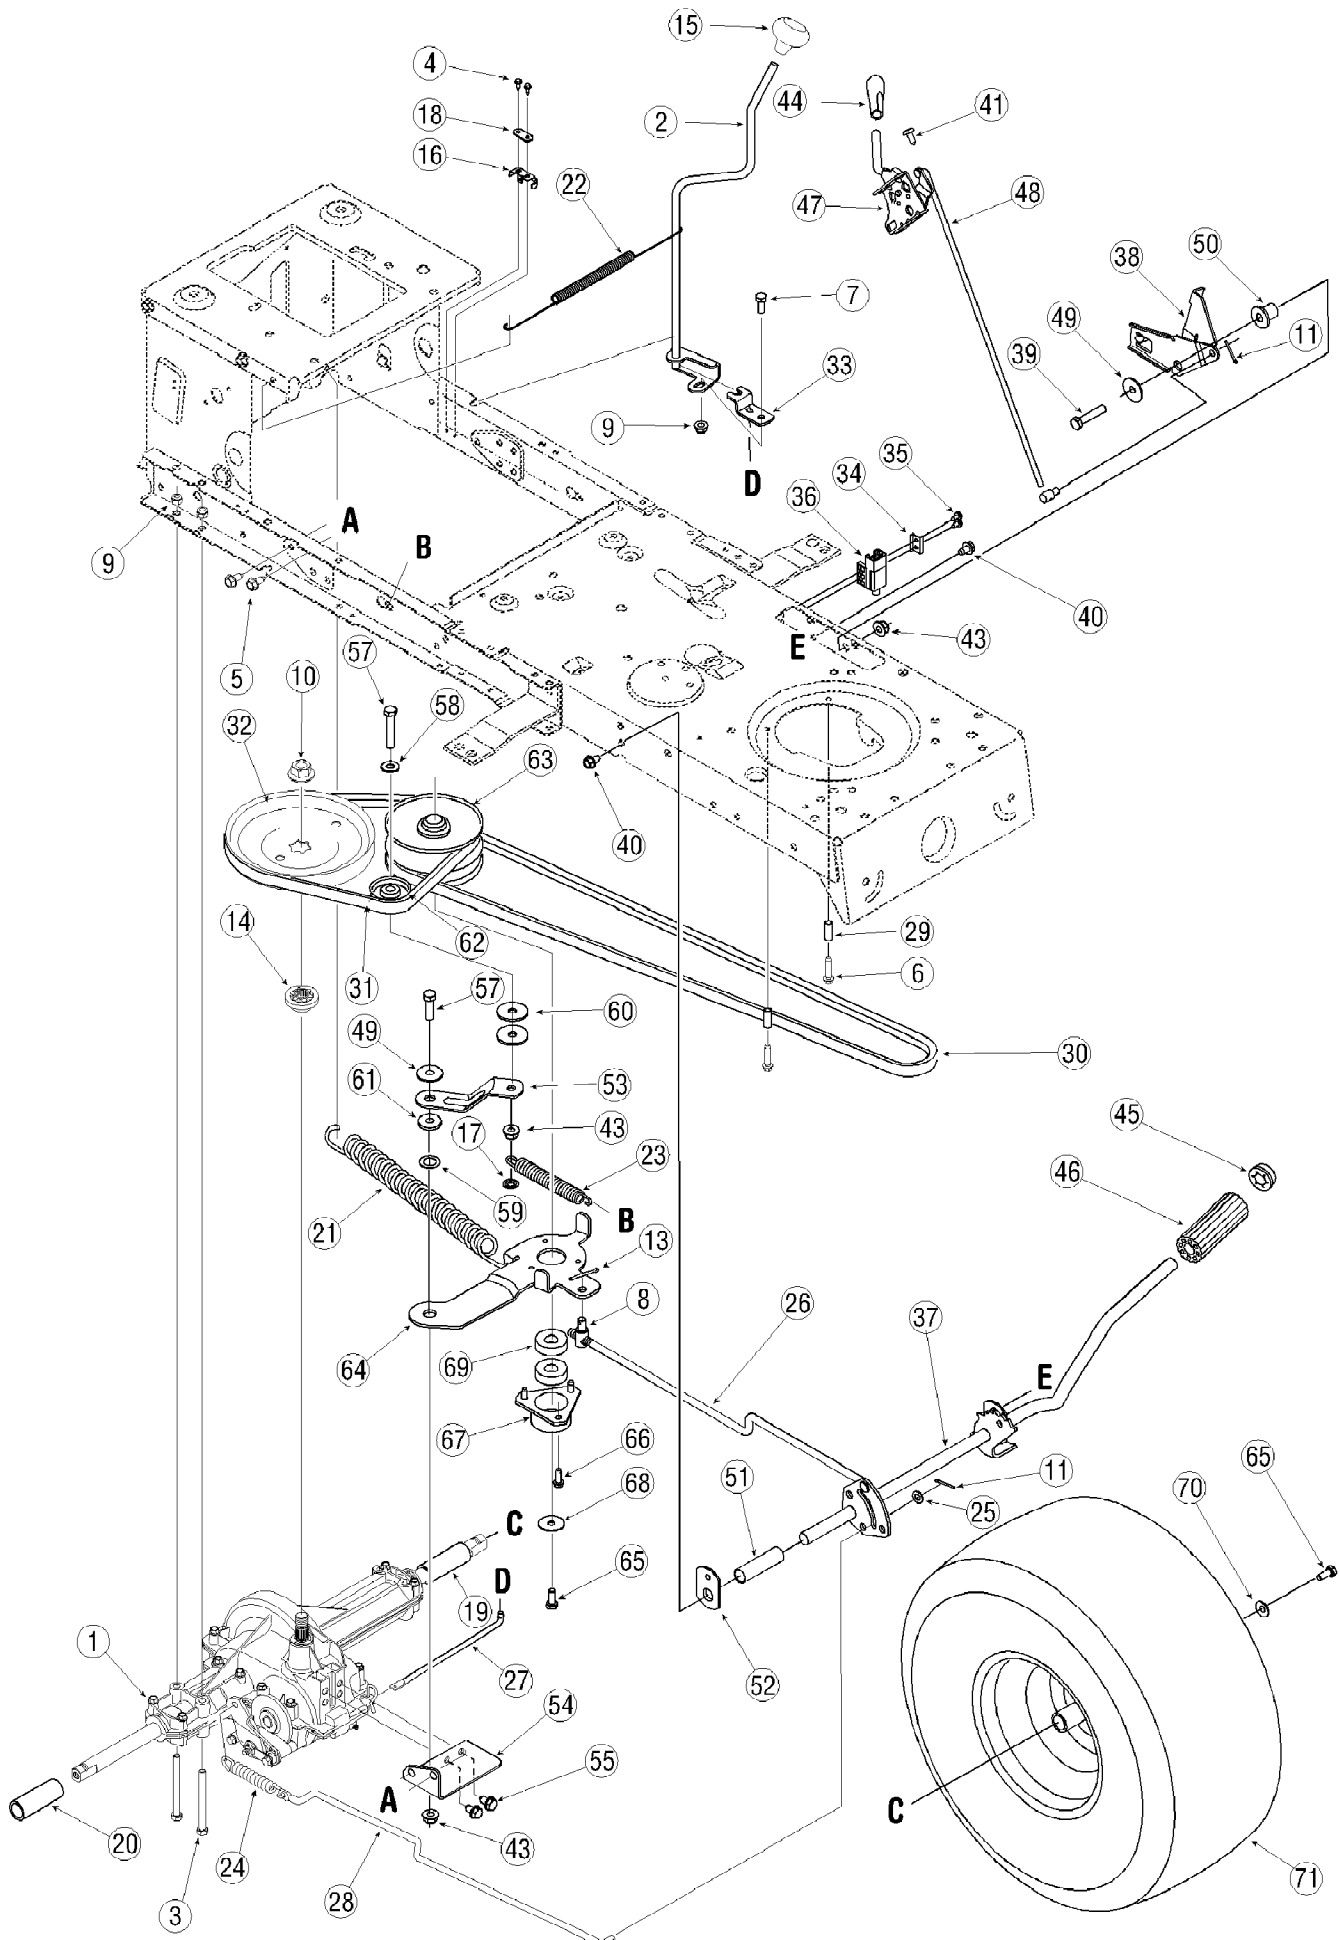

13A2771G790 LT-542G (2005)
Drive

Page 6 of 31

Ref #	Part Number	Qty	S/P/F	Description
1	618-04034	1	S	Transmission Assembly
2	647-04035	1		Lever Assembly, Shift
3	710-0176	1	/P	Screw, 5/16-18, 2.75, Gr5
4	710-0227	1	/P	Screw, #8-18, 0.500
5	710-0726	1	/P	Screw, 5/16-12, 0.750
6	710-0809	1		Screw, 1/4-20, 1.250
7	710-3008	1	/P	Screw, 5/16-18, .75, Gr5
8	711-04075A	1	S	Ferrule, 3/8-24 x .375 Dia.
9	712-04063	1	/P	Nut, Flange Lock, 5/16-18, Gr F, Nylon
10	712-0700	1	/P	Nut, Flange, 9/16-18, Gr2
11	714-0111	1	S	Pin, Cotter, 3/32, 1.0
12	714-0209	1	S	Cotter Pin, Internal .125 Dia
13	714-0470	1	S	Pin, Cotter, 1/8 x 1.25
14	718-0758A	1	S	Hub, Pulley, 5/8 Spline
15	720-04028	1		Knob, Shift
16	725-1644	1		Spring Switch, Short
17	726-0269	1		Speed Nut, 3/8 (Push-on)
18	726-0320	1	S	Plate, Insulator Nut
19	731-04602	1		Sleeve, .758 x .821 x 3.3125
20	731-04604	1		Sleeve, .758 x .821 x 2.4375
21	732-04076A	1	/P	Spring, Extension, 1.15 OD x 7.90
22	732-04237	1		Spring, Extension, .50 OD x 12.0
23	732-04259	1	S	Spring, Extension, .78 OD x 3.5
24	732-0716	1	S	Spring, Extension, .59 OD x 4.00
25	736-0264	1	S	Washer, Flat, .330 x .630 x .0635
26	747-04265	1		Control Rod, Variable Speed
27	747-04277	1		Rod, Shift
28	747-04287	1		Rod, Brake
29	750-0566A	1	/P	Spacer, .260 x .372 x 1.030
30	754-04001A	1	S	Belt
31	754-0241A	1	S	Belt
32	756-04002	1	S	Pulley, V-Type, 7.25 Dia
33	783-04595	1		Shift Bracket, Adjustable
34	17962	1		Plate, Switch
35	710-0224	1	S	Screw, #10-16, 0.500
36	725-04039	1	S	Switch, Interlock
37	647-04034	1	S	Pedal Assembly, Drive
38	683-04188	1	S	Latch Assembly, Engagement
39	710-0347	1	/P	Screw, 3/8-16, 1.75, Gr5
40	710-0607	1	/P	Screw, 5/16-18, 0.500
41	710-1017	1	/P	Screw, 1/4-20, 0.625
42	711-0736	1	/P	Adjustment Ferrule 1/4-20
43	712-04065	1	/P	Nut, Flange Lock, 3/8-16, Gr F, Nylon
44	720-04050	1		Knob, Speed Control
45	726-0214	1	/P	Push Cap, 5/8
46	735-0239	1	/P	Pad, Foot, 4.0
47	746-04158	1	S	Shift Lever, 7-Speed
	746-04174	1	S	Shift Lever, 6-Speed
48	747-04289	1		Control Rod, Speed Selector
49	750-04294	1		Spacer, Shoulder, .38 ID x 50 OD x.15
50	750-04381	1		Spacer, Flange, .390 x .671 x .95
51	750-0802	1		Spacer, .640 ID x .76 OD x 2.63
52	783-04536	1		Shift Bracket, Pedal