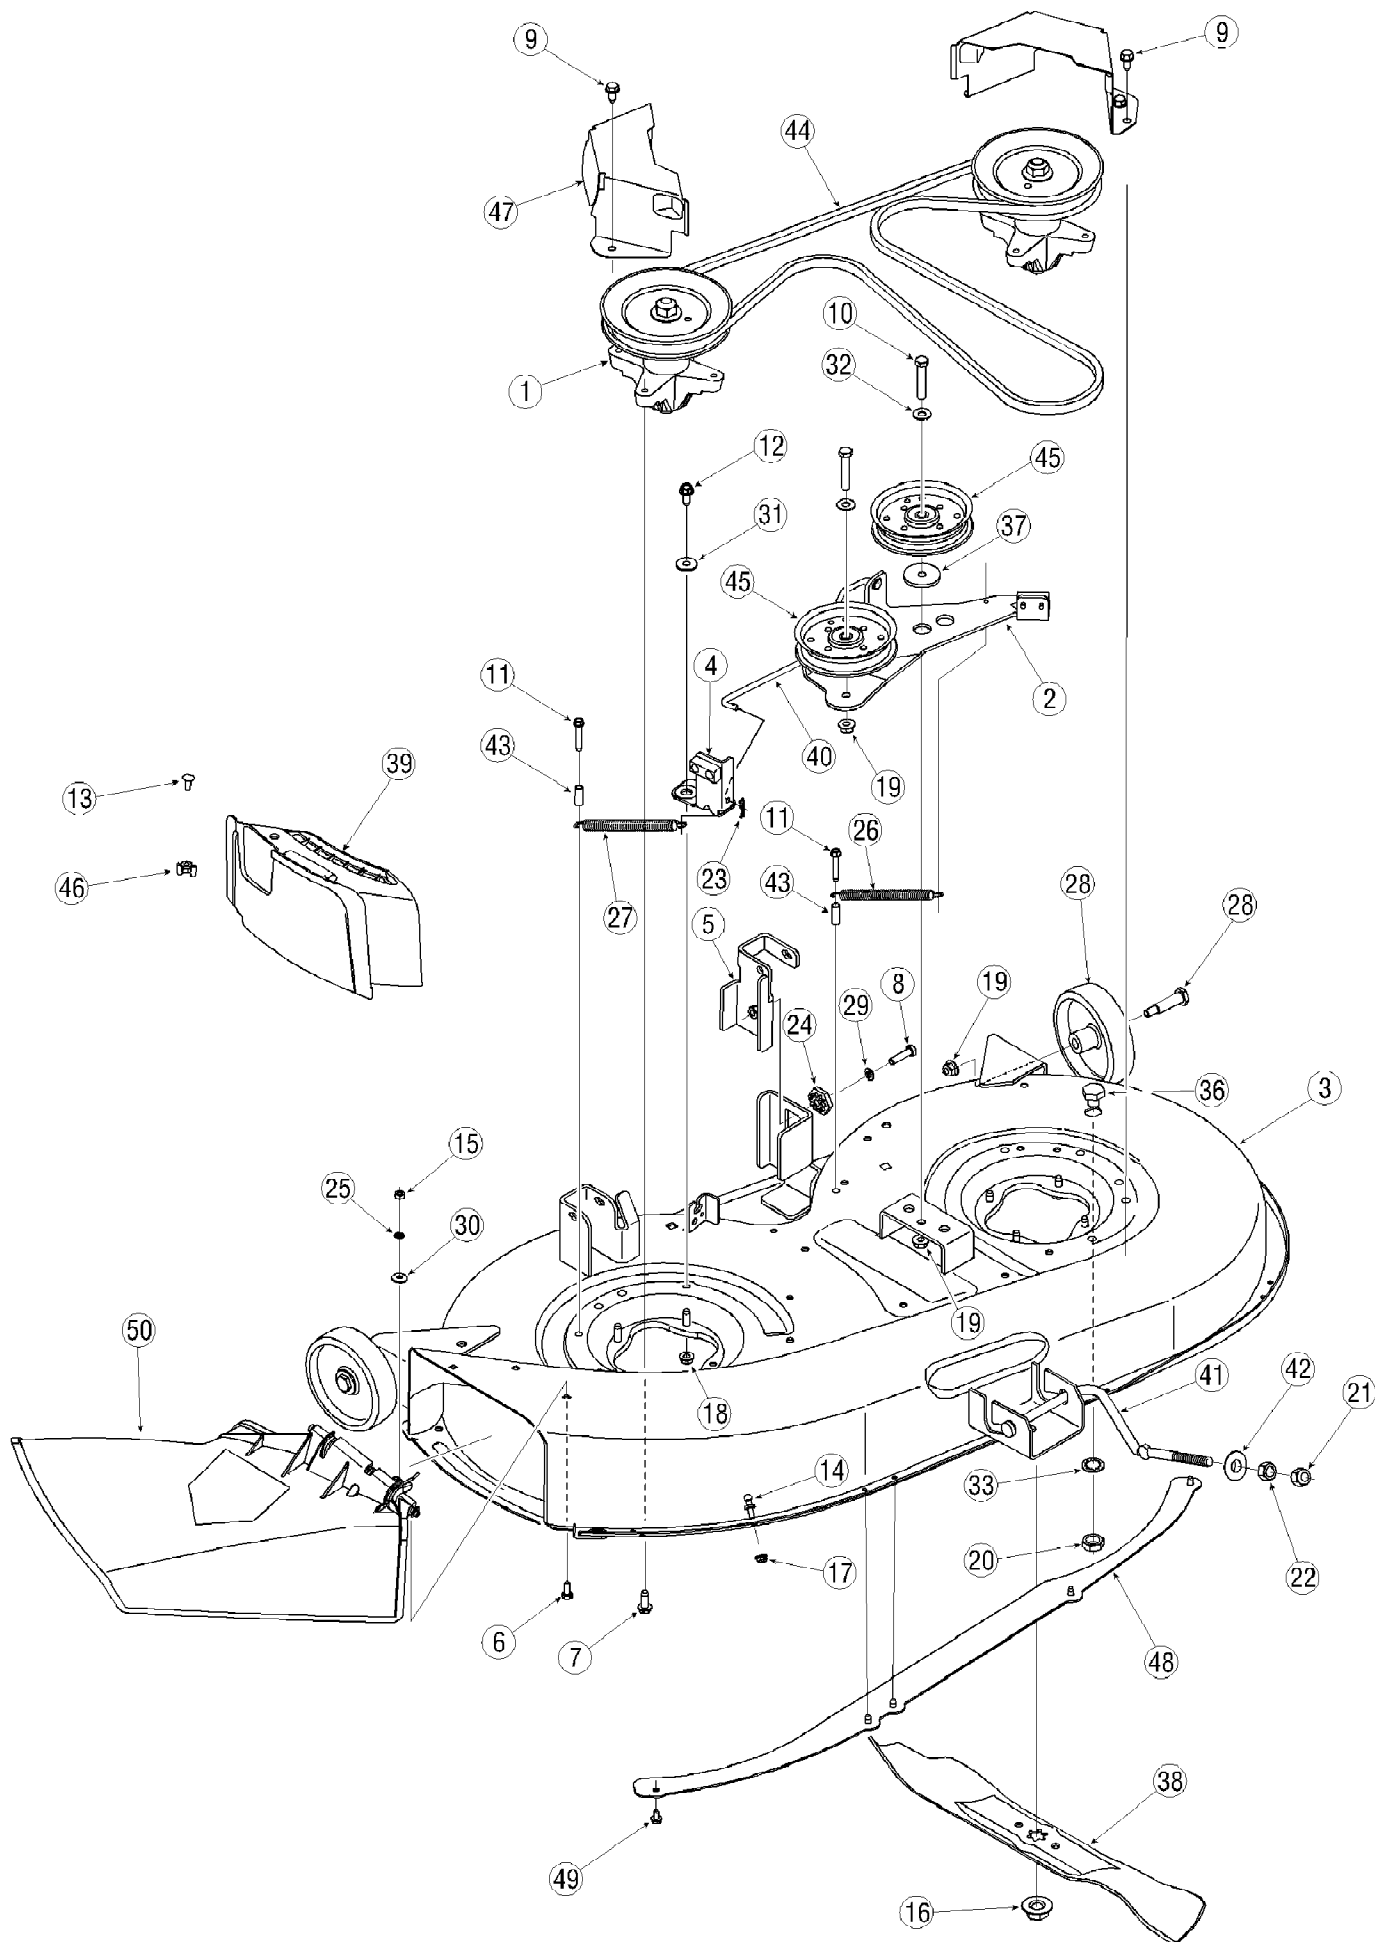

13A2771G790 LT-542G (2005)
Carburetor

Page 2 of 31

Ref #	Part Number	Qty	S/P/F	Description
	TC-640221	1	/P	Carburetor Complete
1	TC-640216	1		Throttle Shaft & Lever Assembly
5	TC-640037	1		Dust Seal
6	TC-640038	1		Throttle Shutter
7	TC-650506	1		Throttle & Choke Shutter Screws
10	TC-640217	1		Choke Shaft & Lever Assembly
11	TC-632785	1		Choke Return Spring
14	TC-64077	1		Choke Shutter
17	TC-651025	1		Throttle Crack Screw/Idle Speed Screw
18	TC-630766	1		Tension Spring
25	TC-640220	1		Float Bowl Assembly
25A	TC-730649	1	/P	Float Bowl Repair Kit
27	TC-632544	1		Float Shaft
28	TC-632543	1	/P	Float
29	TC-640047	1	/P	Float Bowl to Body Gasket
30	TC-632709	1	/P	Inlet Needle & Seat
32	TC-640041	1		Bowl Drain Screw
33	TC-27110A	1		Bowl Drain Washer
36	TC-640067	1		Main Nozzle Tube
37	TC-632547	1		O-Ring
38	TC-632545	1	/P	Spring, Main Nozzle Tube
38A	TC-36918	1		Spring
39	TC-640218A	1		Float Bowl Retainer
40	TC-640219	1		Main Fuel Jet
47	TC-630748	1		Welch Plug, Idle Mixing Well