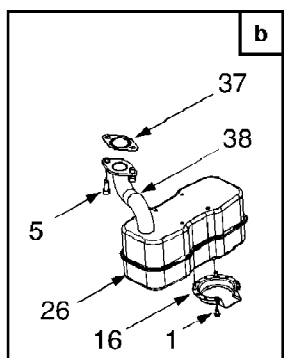

13A2771G790 LT-542G (2005)
Engine Accessories

Page 9 of 31

Ref #	Part Number	Qty	S/P/F	Description
1	710-0148	1	/P	Screw, #8-32, .375
2	710-0896	1	/P	Self-tapping Screw, 1/4-14, .625
3	710-0726	1	/P	Self-tapping Screw, 5/16-12, .75
4	710-1237	1		Screw, #10-32, .625
5	710-1314A	1	/P	Socket Cap Screw, 5/16-18, .625
6	710-1315	1	/P	Self-tapping Screw, 3/8-16, 1.25
7	751-0813A	1	/P	LH Exhaust Pipe
8	721-0460	1		Exhaust Gasket
9	725-0157	1	/P	Cable Tie, 7.4"
10	726-0205	1	/P	Hose Clamp, .490
11	710-0599	1	/P	Screw, 1/4-20, 0.500
12	751-10111	1		Muffler, Exhaust
13	751-0814A	1	/P	RH Exhaust Pipe
14	751B221535	1	/P	Casing Clamp
15	751-0535	1		Fuel Line Hose
16	751-0564A	1	S	Muffler Deflector
17	751-0616A	1	S	Muffler, Twin Inlet
18	751-0650B	1	/P	RH Exhaust Pipe
19	751-0651B	1	/P	LH Exhaust Pipe
20	751-3140	1	S	Oil Drain Valve
21	751-3141	1	S	Oil Drain Hose
22	751-3142	1		Oil Drain Cap
23	783-0615D	1	S	Muffler Heat Shield
24	783-0625C	1	/P	Engine Heat Shield
25	731-1682A	1	/P	Oil Drain Sleeve
26	751-0617A	1	S	Muffer, Single Inlet
27	721-0208	1	S	Exhaust Gasket
28	737-0143	1	S	Oil Drain Cap, 3/8-18
29	737-0199	1	S	Oil Drain Pipe, 3/8-16, 2.0
30	751B213146	1	/P	Casing Clamp
31	751-0619B	1	S	Exhaust Pipe
32	710-0227	1	/P	Screw, #8-18 x .50
33	710-3029	1	/P	Hex Screw, 7/16-20, 1.25
34	711-1044	1	S	Belt Keeper Pin, 5/16, 4.75
35	751-0622	1	S	Exhaust Pipe
36	712-0271	1	/P	Hex Sems Nut, 1/4-20
37	721-0348	1		Exhaust Gasket
38	751-0620	1	S	Exhaust Pipe