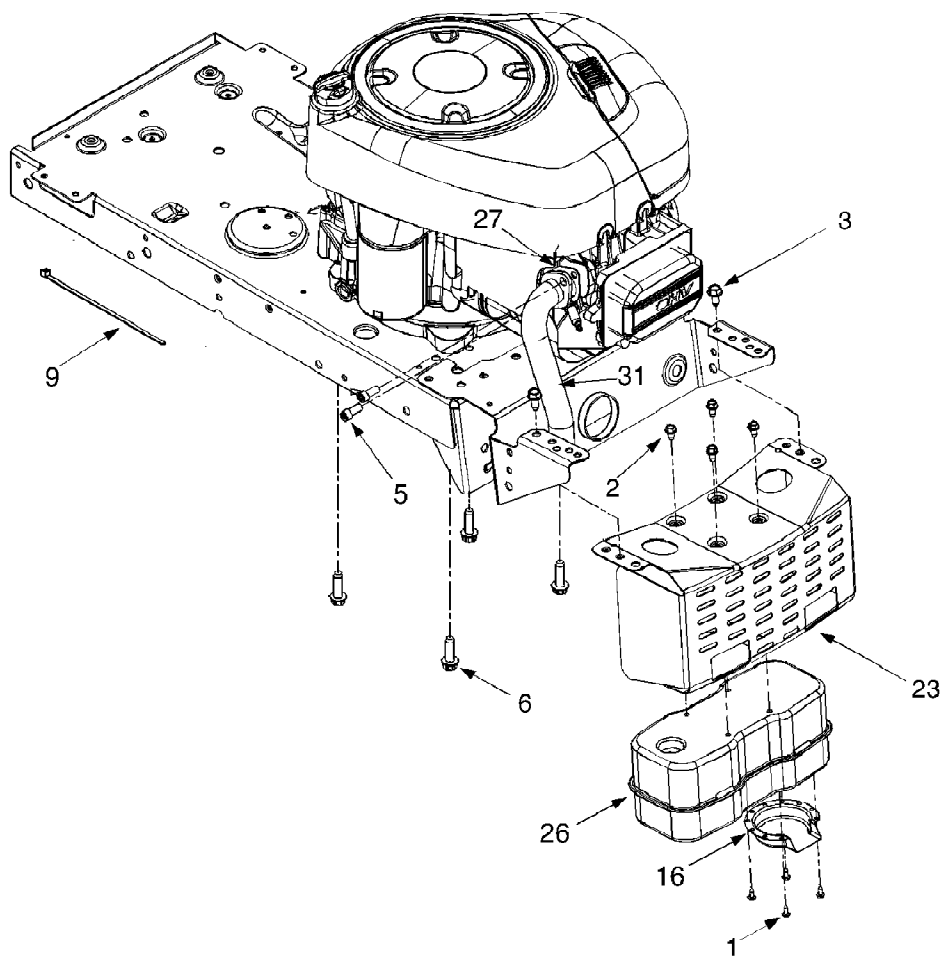

13A2771G790 LT-542G (2005)
Engine Accessories

Page 9 of 31

Ref #	Part Number	Qty	S/P/F	Description
1	710-0148	1	/P	Screw, #8-32, .375
2	710-0896	1	/P	Self-tapping Screw, 1/4-14, .625
3	710-0726	1	/P	Self-tapping Screw, 5/16-12, .75
4	710-1237	1		Screw, #10-32, .625
5	710-1314A	1	/P	Socket Cap Screw, 5/16-18, .625
6	710-1315	1	/P	Self-tapping Screw, 3/8-16, 1.25
7	751-0813A	1	/P	LH Exhaust Pipe
8	721-0460	1		Exhaust Gasket
9	725-0157	1	/P	Cable Tie, 7.4"
10	726-0205	1	/P	Hose Clamp, .490
11	710-0599	1	/P	Screw, 1/4-20, 0.500
12	751-10111	1		Muffler, Exhaust
13	751-0814A	1	/P	RH Exhaust Pipe
14	751B221535	1	/P	Casing Clamp
15	751-0535	1		Fuel Line Hose
16	751-0564A	1	S	Muffler Deflector
17	751-0616A	1	S	Muffler, Twin Inlet
18	751-0650B	1	/P	RH Exhaust Pipe
19	751-0651B	1	/P	LH Exhaust Pipe
20	751-3140	1	S	Oil Drain Valve
21	751-3141	1	S	Oil Drain Hose
22	751-3142	1		Oil Drain Cap
23	783-0615D	1	S	Muffler Heat Shield
24	783-0625C	1	/P	Engine Heat Shield
25	731-1682A	1	/P	Oil Drain Sleeve
26	751-0617A	1	S	Muffer, Single Inlet
27	721-0208	1	S	Exhaust Gasket
28	737-0143	1	S	Oil Drain Cap, 3/8-18
29	737-0199	1	S	Oil Drain Pipe, 3/8-16, 2.0
30	751B213146	1	/P	Casing Clamp
31	751-0619B	1	S	Exhaust Pipe
32	710-0227	1	/P	Screw, #8-18 x .50
33	710-3029	1	/P	Hex Screw, 7/16-20, 1.25
34	711-1044	1	S	Belt Keeper Pin, 5/16, 4.75
35	751-0622	1	S	Exhaust Pipe
36	712-0271	1	/P	Hex Sems Nut, 1/4-20
37	721-0348	1		Exhaust Gasket
38	751-0620	1	S	Exhaust Pipe