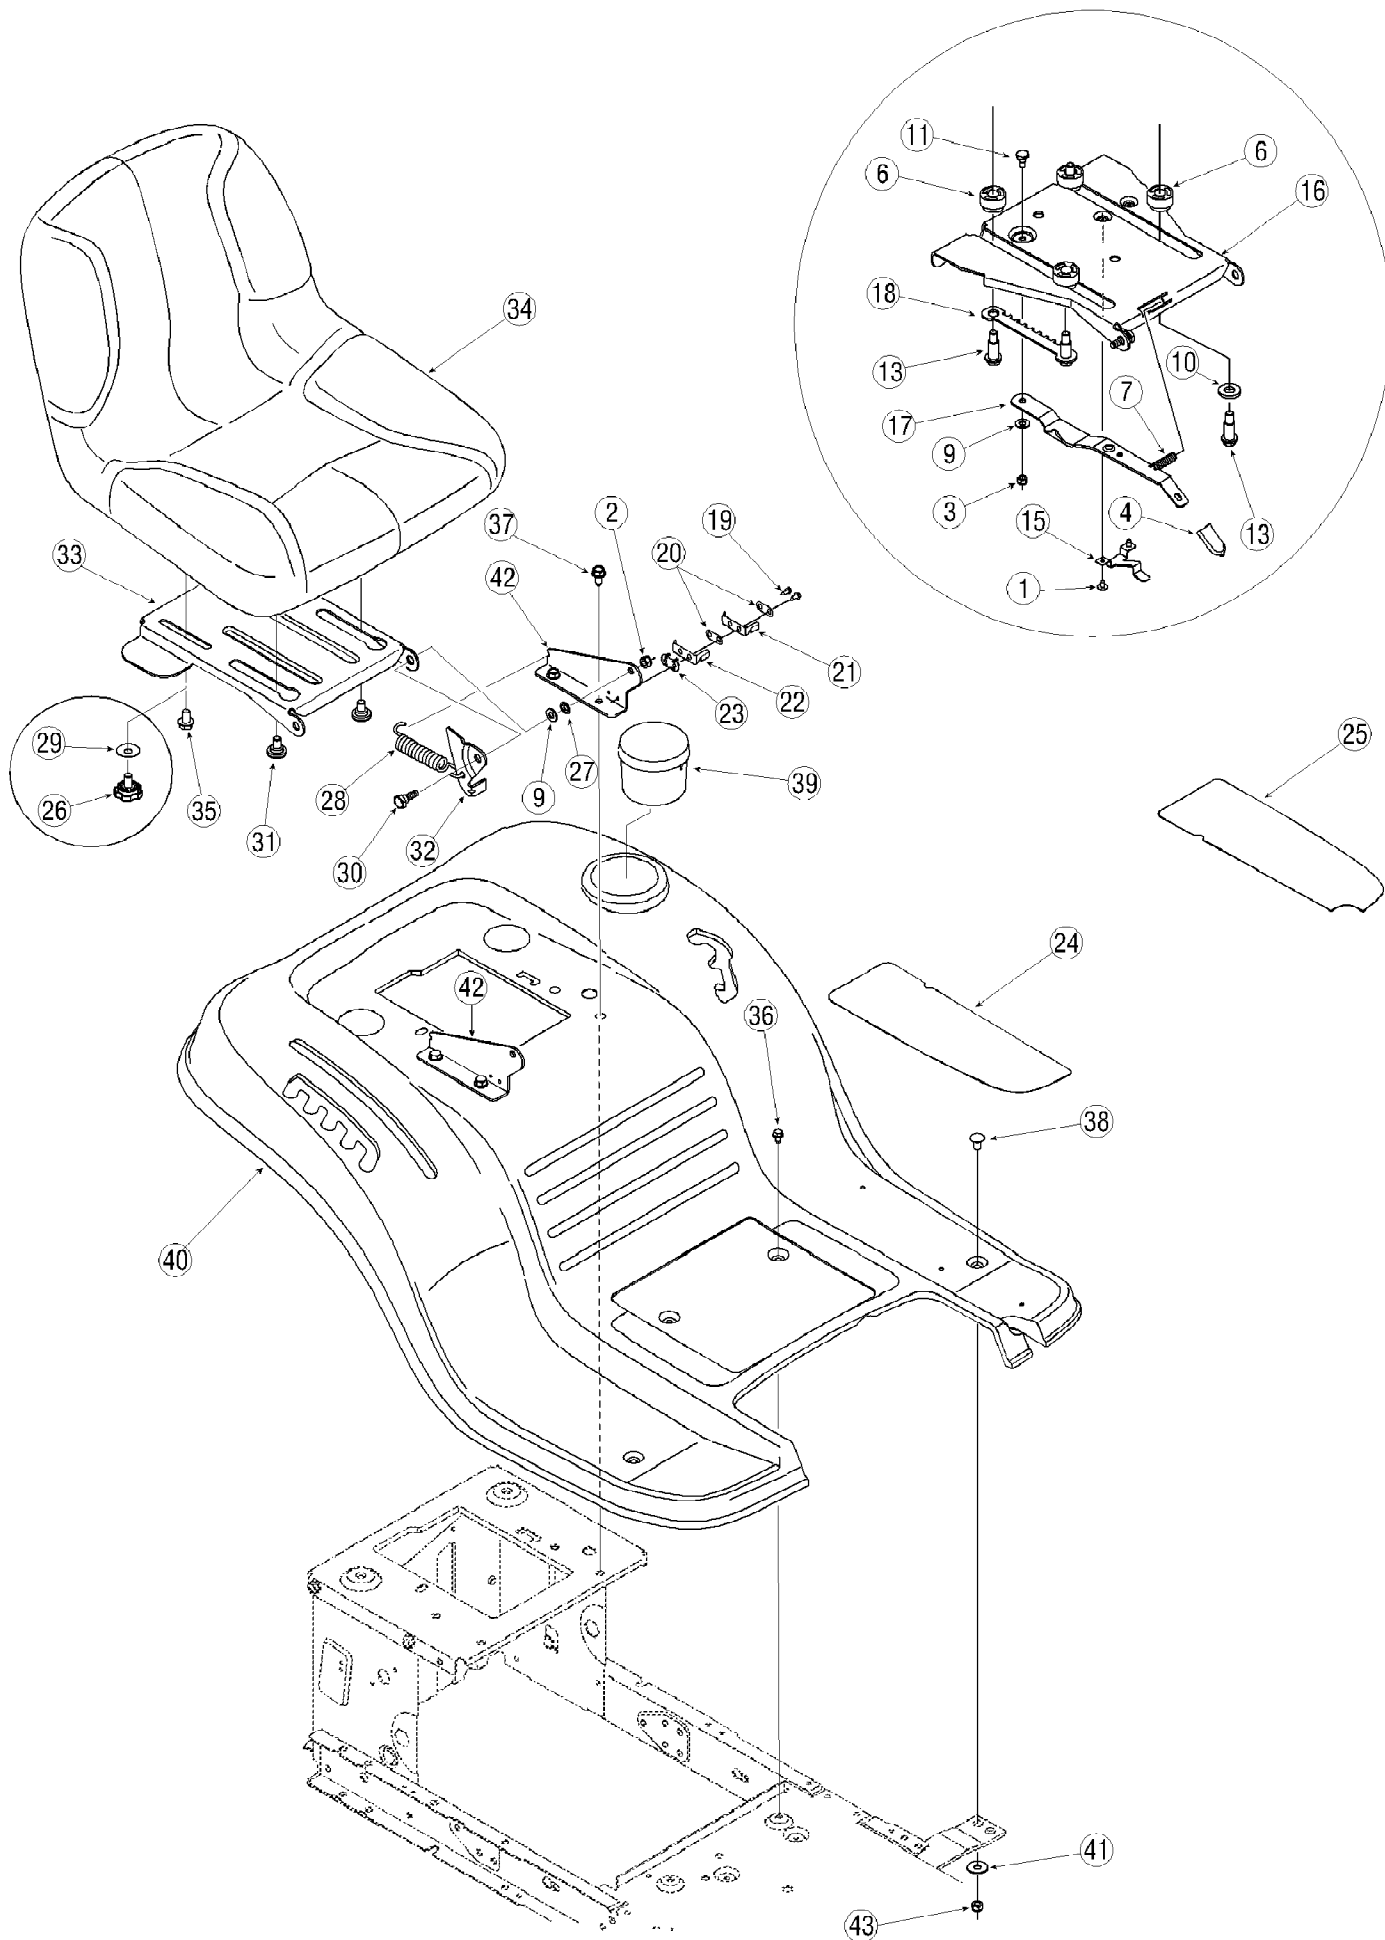

13A2771G790 LT-542G (2005)
Engine Assembly

Page 14 of 31

Ref #	Part Number	Qty	S/P/F	Description
384	TC-30200	1	/P	Screw, 10-24 x 9/16" Self Tap
385	TC-570673	1		Ball
386	TC-36329	1		Pressure Release Spring
387	TC-37652	1		Cotter Pin
387A	TC-37397	1		Roll Pin
395	TC-37284	1	/P	Electric Starter Motor (12 Volt)
400	TC-37423	1		Gasket Set (Incl. Items Marked PK in Notes)
406	TC-611221	2	/P	Fuel Shut-Off Solenoid
428	TC-37362	1		Spacer
475	TC-36563	1	/P	Oil Filter
476	TC-36929	1	/P	Oil Filter Adaptor (Incl. 479)
477	TC-650378	2		Screw, T-30 5/16-18 x 1 3/32"
479	TC-36930	1		Oil Filter Adaptor Gasket