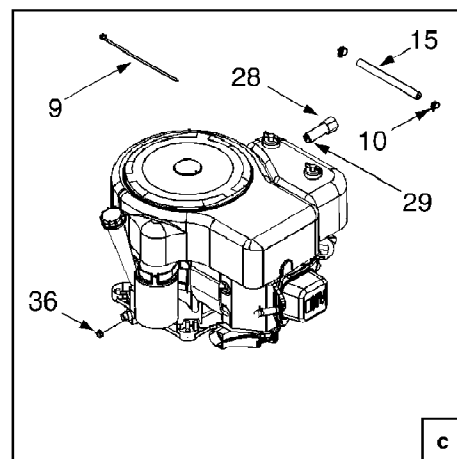

13A2771G790 LT-542G (2005)
Engine Accessories

Page 9 of 31

Ref #	Part Number	Qty	S/P/F	Description
1	710-0148	1	/P	Screw, #8-32, .375
2	710-0896	1	/P	Self-tapping Screw, 1/4-14, .625
3	710-0726	1	/P	Self-tapping Screw, 5/16-12, .75
4	710-1237	1		Screw, #10-32, .625
5	710-1314A	1	/P	Socket Cap Screw, 5/16-18, .625
6	710-1315	1	/P	Self-tapping Screw, 3/8-16, 1.25
7	751-0813A	1	/P	LH Exhaust Pipe
8	721-0460	1		Exhaust Gasket
9	725-0157	1	/P	Cable Tie, 7.4"
10	726-0205	1	/P	Hose Clamp, .490
11	710-0599	1	/P	Screw, 1/4-20, 0.500
12	751-10111	1		Muffler, Exhaust
13	751-0814A	1	/P	RH Exhaust Pipe
14	751B221535	1	/P	Casing Clamp
15	751-0535	1		Fuel Line Hose
16	751-0564A	1	S	Muffler Deflector
17	751-0616A	1	S	Muffler, Twin Inlet
18	751-0650B	1	/P	RH Exhaust Pipe
19	751-0651B	1	/P	LH Exhaust Pipe
20	751-3140	1	S	Oil Drain Valve
21	751-3141	1	S	Oil Drain Hose
22	751-3142	1		Oil Drain Cap
23	783-0615D	1	S	Muffler Heat Shield
24	783-0625C	1	/P	Engine Heat Shield
25	731-1682A	1	/P	Oil Drain Sleeve
26	751-0617A	1	S	Muffer, Single Inlet
27	721-0208	1	S	Exhaust Gasket
28	737-0143	1	S	Oil Drain Cap, 3/8-18
29	737-0199	1	S	Oil Drain Pipe, 3/8-16, 2.0
30	751B213146	1	/P	Casing Clamp
31	751-0619B	1	S	Exhaust Pipe
32	710-0227	1	/P	Screw, #8-18 x .50
33	710-3029	1	/P	Hex Screw, 7/16-20, 1.25
34	711-1044	1	S	Belt Keeper Pin, 5/16, 4.75
35	751-0622	1	S	Exhaust Pipe
36	712-0271	1	/P	Hex Sems Nut, 1/4-20
37	721-0348	1		Exhaust Gasket
38	751-0620	1	S	Exhaust Pipe