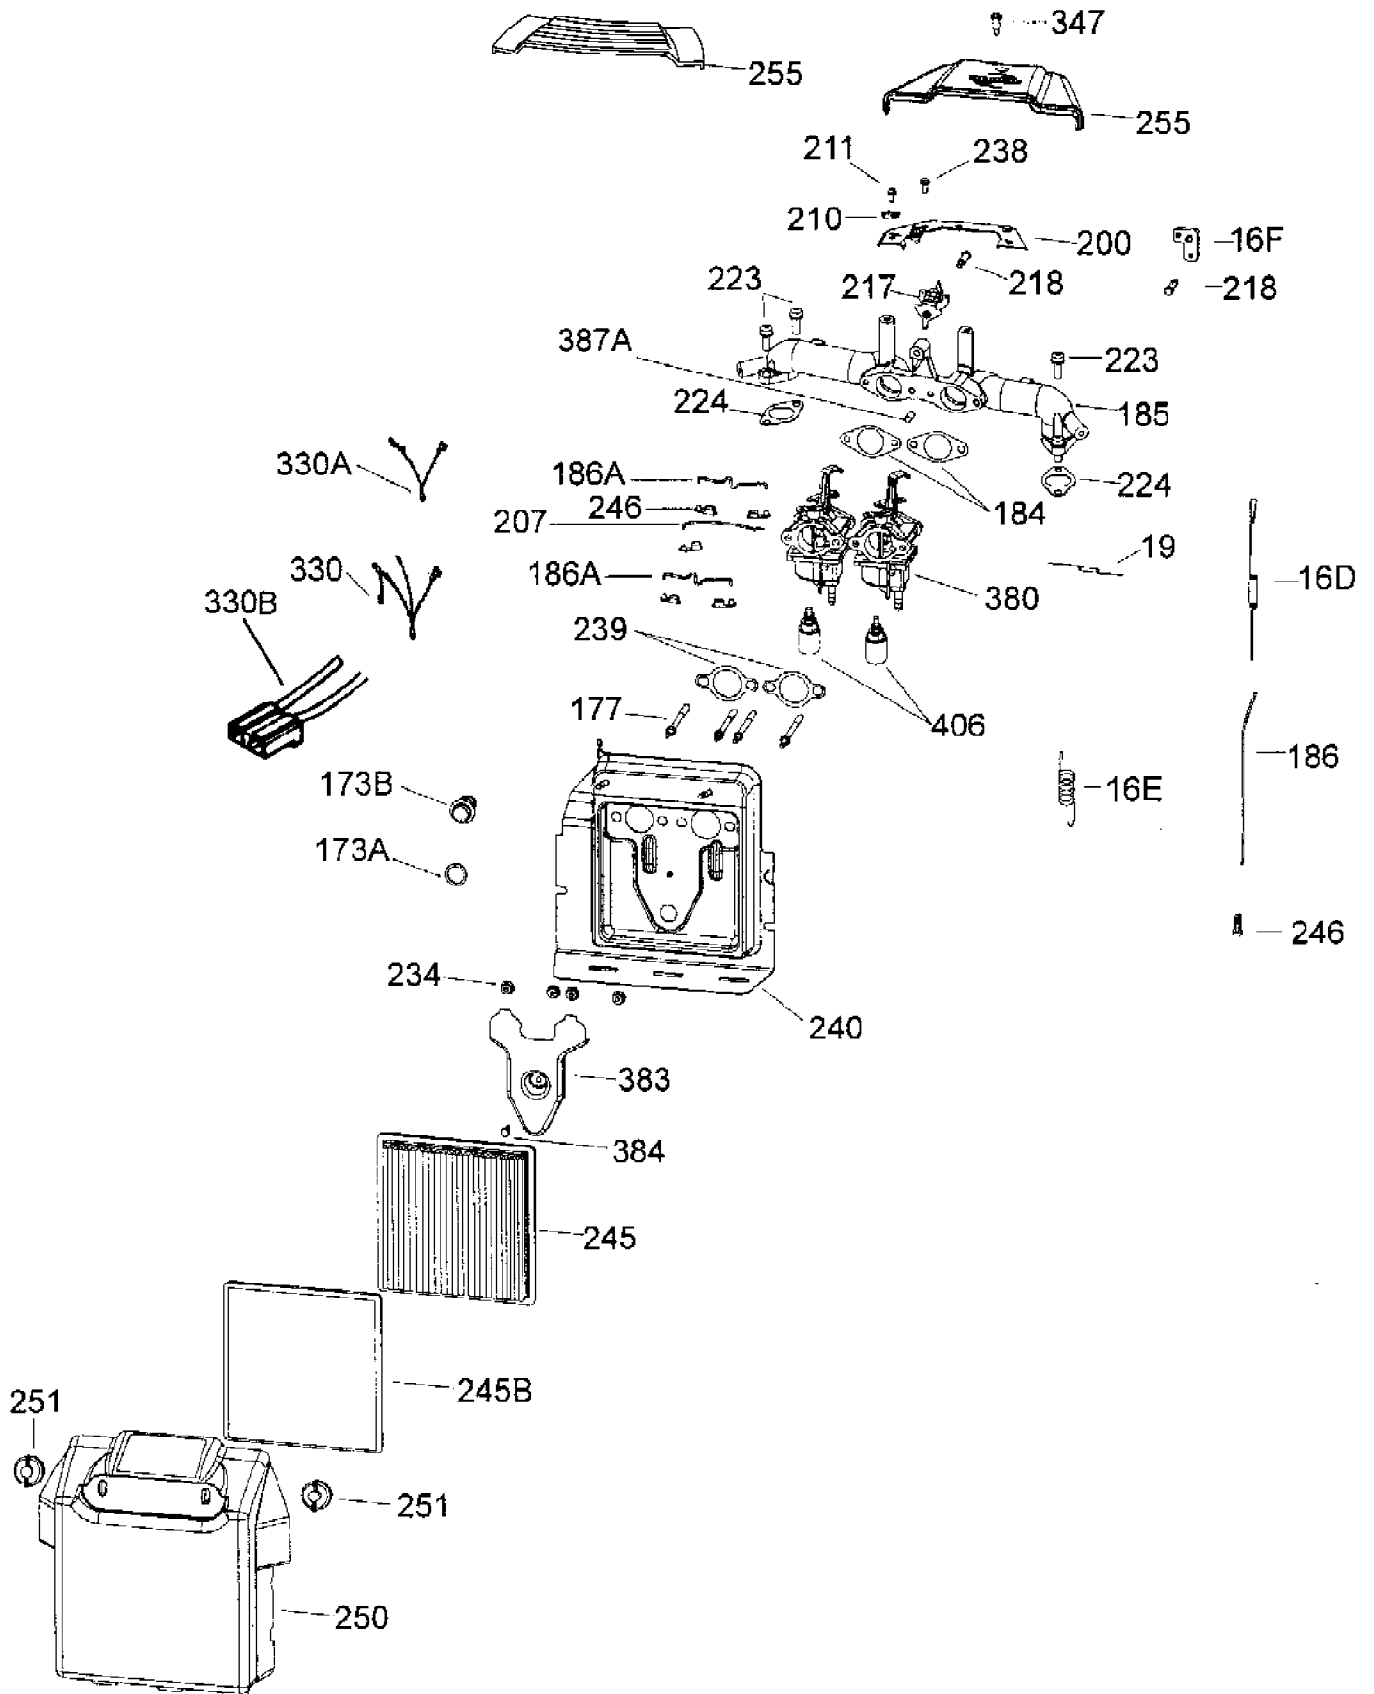

13A2771G790 LT-542G (2005)
Fuel and Air Assembly

Page 18 of 31

Ref #	Part Number	Qty	S/P/F	Description
2	TC-27652	2		Dowel Pin
11	TC-36302	1		Check Valve
11A	TC-36303	1		Breather Plate
11B	TC-650902	1		Screw, 10-32 x 7/16"
14	TC-37363	1		Washer
15	TC-37364	1		Governor Rod
15B	TC-650738	1		Screw, 1/4-20 x 5/8"
16	TC-37413	1		Governor Lever
16A	TC-37414	1		Governor Spring Bracket
16D	TC-37415	1		Governor Spring, Hi-speed
16E	TC-37417	1		Governor Idle Spring
16F	TC-37418	1		Bell Crank Lever
17C	TC-37429	1		Breather Tube Clamp
19	TC-37416	1		Throttle Spring
30	TC-37371	1	S	Crankshaft
35	TC-651069	1		Screw, Carriage 1/4-20 x 1-1/2"
37	TC-650456	1		Lock Nut, 1/4-20
38	TC-37365	1		Retaining Ring
40	TC-40040	1		Piston, Pin & Ring Set (Std.)
40	TC-40041	1		Piston, Pin & Ring Set (.010"OS)
41	TC-40038	1		Piston & Pin Ass'y. (Std.) (Incl. 43)
41	TC-40039	1		Piston & Pin Ass'y.(.010"OS)(Incl.43)
42	TC-40013	1		Ring Set (Std.)
42	TC-40014	1		Ring Set (.010"OS)
43	TC-27888	2		Piston Pin Retaining Ring
45	TC-37372	1		Connecting Rod Ass'y. (Incl. 46)
46	TC-651063	4		Connecting Rod Bolt
48	TC-37373	4		Valve Lifter
50	TC-37374	1	S	Camshaft (MCR)
52	TC-37305	1		Oil Pump Ass'y.
52A	TC-37382	1		Oil Pump Shaft
52B	TC-36333	1		O Ring
52C	TC-36334	1		Oil Pump Cover (Incl. 52B)
52D	TC-650888	3		Screw, T-30 1/4-20 x 43/64"
52E	TC-37383	1		Oil Pump Gear
52F	TC-37384	1		Oil Pump Gear Retaining Ring
60A	TC-650773	4		Screw, 1/4-20 x 1/2"
69	TC-37377	1	/P	Mounting Flange Gasket
70	TC-37378	1		Mounting Flange (Incl. 72,72A,75,80,381-387)
72	TC-31927	1		Oil Drain Plug, 3/18-18
72A	TC-28534	1		Oil Drain Plug, 3/8-18
72C	TC-37651	1		Oil Drain Valve
75	TC-36301	2	/P	Oil Seal (1 in Ref 1, 1 in Ref 70)
75A	TC-37369	1		Oil Seal (Governor Shaft)
80	TC-37379	1		Governor Shaft
81	TC-37381	1		Washer (Governor Shaft)
82	TC-37380	1		Governor Gear Ass'y.
83	TC-35322	1		Governor Spool
84	TC-29193	1		Retaining Ring
86	TC-651064	9		Screw, 5/16-18 x 1-15/32"
89	TC-650592	1		Flywheel Key
90	TC-611243	1		Flywheel (Incl. 91 & 91A)
91	TC-611241A	1		Flywheel (Incl. 91 & 91A)