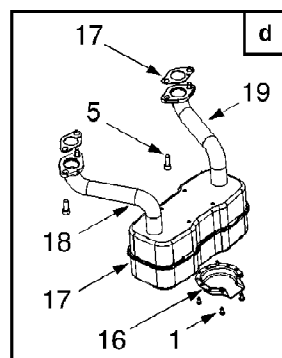

13A2771G790 LT-542G (2005)
Engine Accessories

Page 9 of 31

Ref #	Part Number	Qty	S/P/F	Description
1	710-0148	1	/P	Screw, #8-32, .375
2	710-0896	1	/P	Self-tapping Screw, 1/4-14, .625
3	710-0726	1	/P	Self-tapping Screw, 5/16-12, .75
4	710-1237	1		Screw, #10-32, .625
5	710-1314A	1	/P	Socket Cap Screw, 5/16-18, .625
6	710-1315	1	/P	Self-tapping Screw, 3/8-16, 1.25
7	751-0813A	1	/P	LH Exhaust Pipe
8	721-0460	1		Exhaust Gasket
9	725-0157	1	/P	Cable Tie, 7.4"
10	726-0205	1	/P	Hose Clamp, .490
11	710-0599	1	/P	Screw, 1/4-20, 0.500
12	751-10111	1		Muffler, Exhaust
13	751-0814A	1	/P	RH Exhaust Pipe
14	751B221535	1	/P	Casing Clamp
15	751-0535	1		Fuel Line Hose
16	751-0564A	1	S	Muffler Deflector
17	751-0616A	1	S	Muffler, Twin Inlet
18	751-0650B	1	/P	RH Exhaust Pipe
19	751-0651B	1	/P	LH Exhaust Pipe
20	751-3140	1	S	Oil Drain Valve
21	751-3141	1	S	Oil Drain Hose
22	751-3142	1		Oil Drain Cap
23	783-0615D	1	S	Muffler Heat Shield
24	783-0625C	1	/P	Engine Heat Shield
25	731-1682A	1	/P	Oil Drain Sleeve
26	751-0617A	1	S	Muffer, Single Inlet
27	721-0208	1	S	Exhaust Gasket
28	737-0143	1	S	Oil Drain Cap, 3/8-18
29	737-0199	1	S	Oil Drain Pipe, 3/8-16, 2.0
30	751B213146	1	/P	Casing Clamp
31	751-0619B	1	S	Exhaust Pipe
32	710-0227	1	/P	Screw, #8-18 x .50
33	710-3029	1	/P	Hex Screw, 7/16-20, 1.25
34	711-1044	1	S	Belt Keeper Pin, 5/16, 4.75
35	751-0622	1	S	Exhaust Pipe
36	712-0271	1	/P	Hex Sems Nut, 1/4-20
37	721-0348	1		Exhaust Gasket
38	751-0620	1	S	Exhaust Pipe