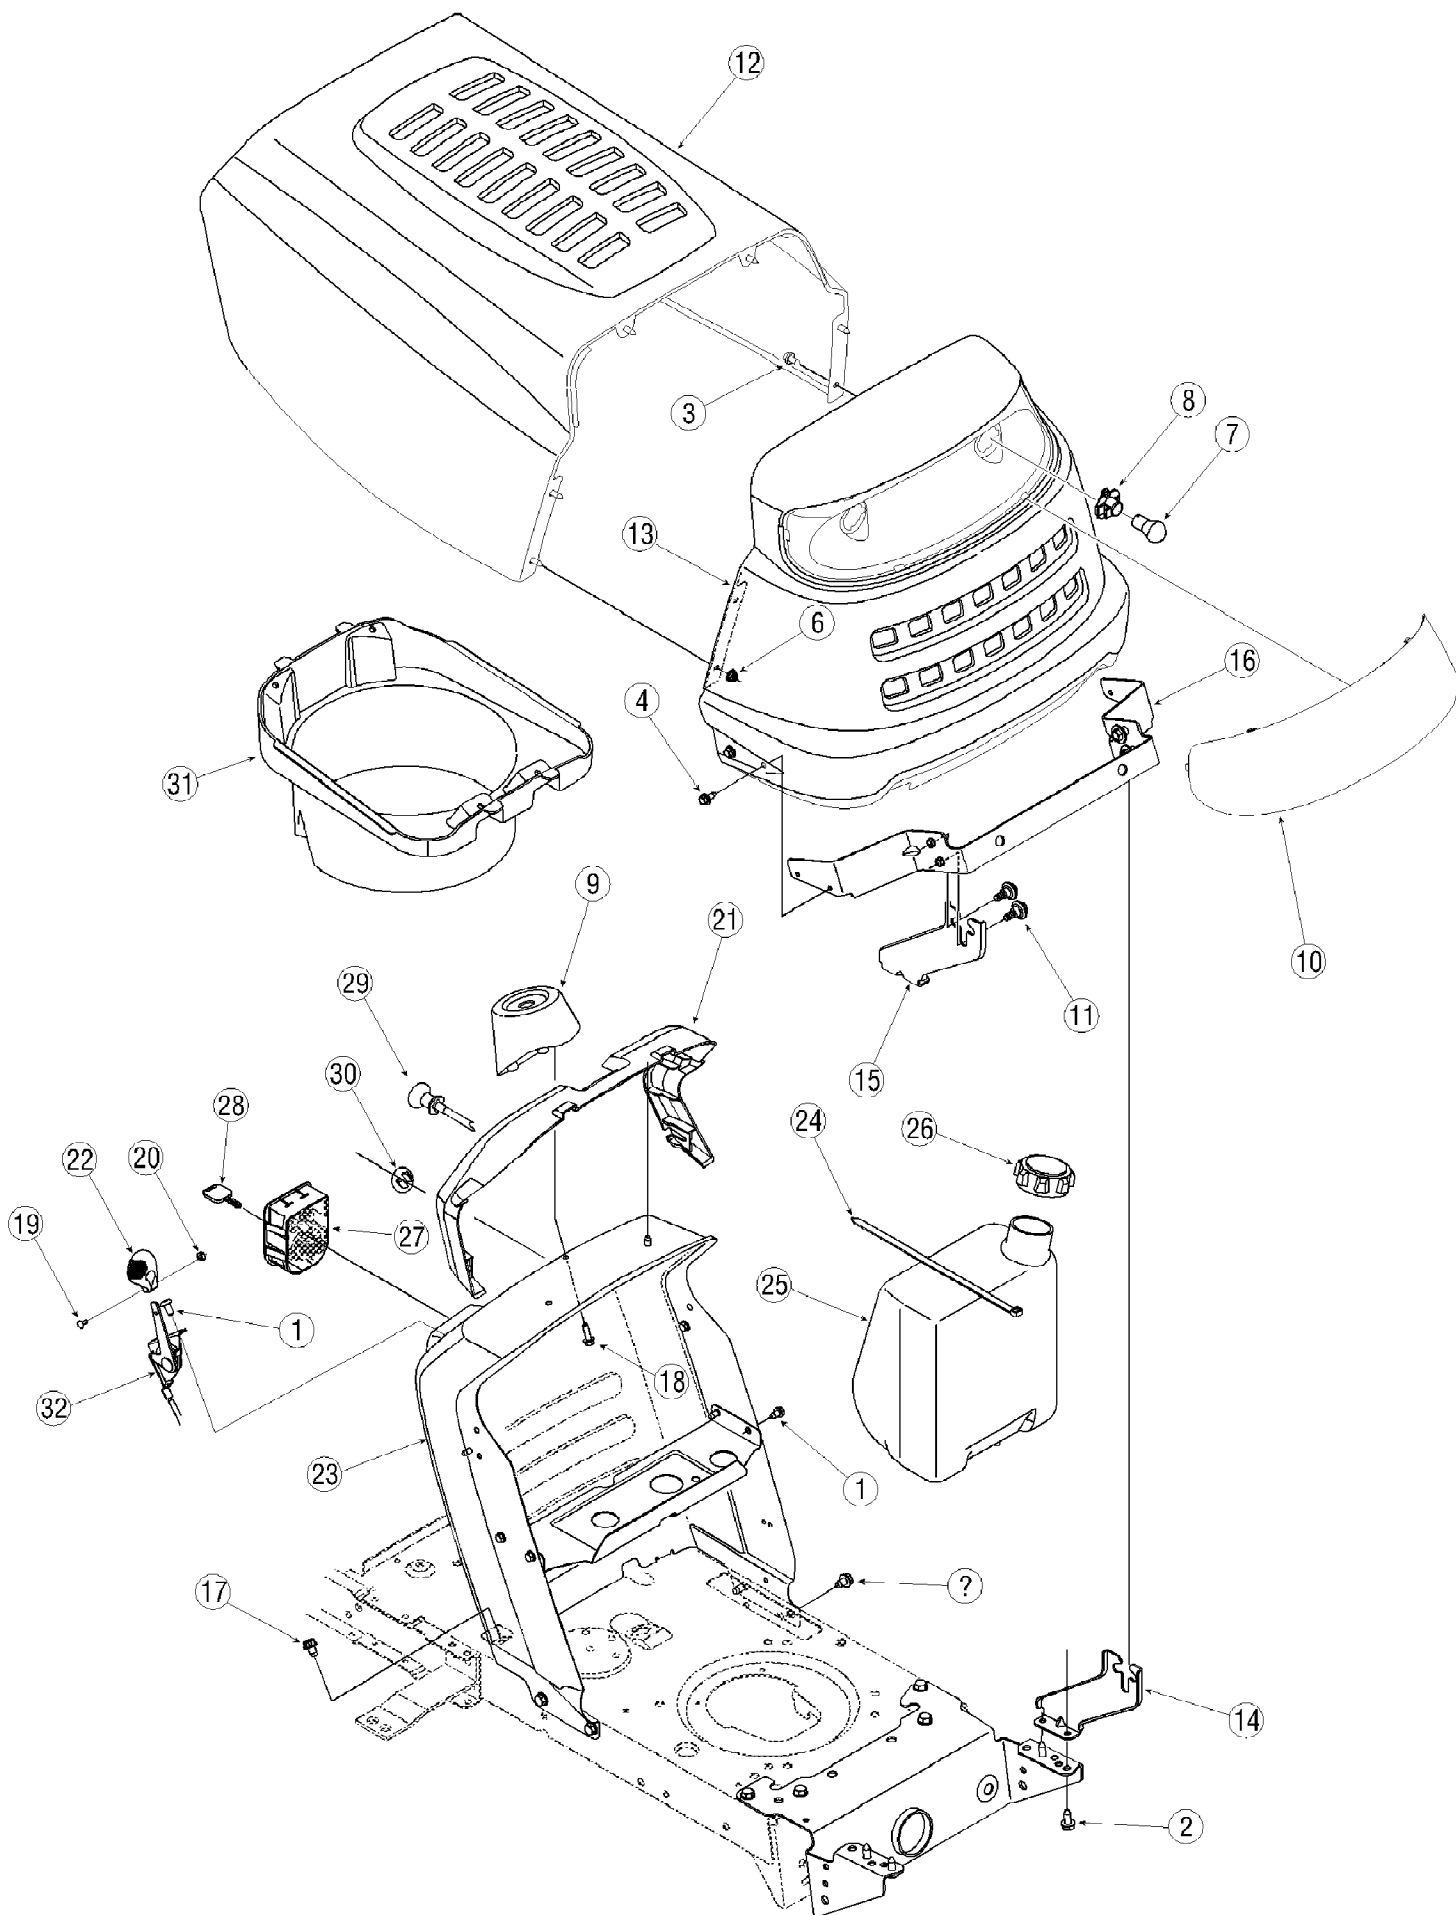

13A2771G790 LT-542G (2005)
Fuel and Air Assembly

Page 21 of 31

Ref #	Part Number	Qty	S/P/F	Description
384	TC-30200	1	/P	Screw, 10-24 x 9/16" Self Tap
385	TC-570673	1		Ball
386	TC-36329	1		Pressure Release Spring
387	TC-37652	1		Cotter Pin
387A	TC-37397	1		Roll Pin
395	TC-37284	1	/P	Electric Starter Motor (12 Volt)
400	TC-37423	1		Gasket Set (Incl. Items Marked PK in Notes)
406	TC-611221	2	/P	Fuel Shut-Off Solenoid
428	TC-37362	1		Spacer
475	TC-36563	1	/P	Oil Filter
476	TC-36929	1	/P	Oil Filter Adaptor (Incl. 479)
477	TC-650378	2		Screw, T-30 5/16-18 x 1 3/32"
479	TC-36930	1		Oil Filter Adaptor Gasket