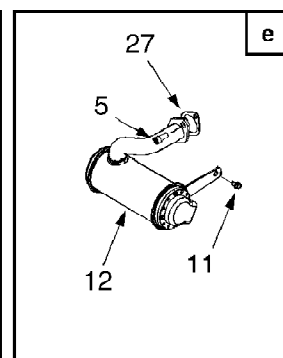

13A2771G790 LT-542G (2005)
Engine Accessories

Page 9 of 31

Ref #	Part Number	Qty	S/P/F	Description
1	710-0148	1	/P	Screw, #8-32, .375
2	710-0896	1	/P	Self-tapping Screw, 1/4-14, .625
3	710-0726	1	/P	Self-tapping Screw, 5/16-12, .75
4	710-1237	1		Screw, #10-32, .625
5	710-1314A	1	/P	Socket Cap Screw, 5/16-18, .625
6	710-1315	1	/P	Self-tapping Screw, 3/8-16, 1.25
7	751-0813A	1	/P	LH Exhaust Pipe
8	721-0460	1		Exhaust Gasket
9	725-0157	1	/P	Cable Tie, 7.4"
10	726-0205	1	/P	Hose Clamp, .490
11	710-0599	1	/P	Screw, 1/4-20, 0.500
12	751-10111	1		Muffler, Exhaust
13	751-0814A	1	/P	RH Exhaust Pipe
14	751B221535	1	/P	Casing Clamp
15	751-0535	1		Fuel Line Hose
16	751-0564A	1	S	Muffler Deflector
17	751-0616A	1	S	Muffler, Twin Inlet
18	751-0650B	1	/P	RH Exhaust Pipe
19	751-0651B	1	/P	LH Exhaust Pipe
20	751-3140	1	S	Oil Drain Valve
21	751-3141	1	S	Oil Drain Hose
22	751-3142	1		Oil Drain Cap
23	783-0615D	1	S	Muffler Heat Shield
24	783-0625C	1	/P	Engine Heat Shield
25	731-1682A	1	/P	Oil Drain Sleeve
26	751-0617A	1	S	Muffer, Single Inlet
27	721-0208	1	S	Exhaust Gasket
28	737-0143	1	S	Oil Drain Cap, 3/8-18
29	737-0199	1	S	Oil Drain Pipe, 3/8-16, 2.0
30	751B213146	1	/P	Casing Clamp
31	751-0619B	1	S	Exhaust Pipe
32	710-0227	1	/P	Screw, #8-18 x .50
33	710-3029	1	/P	Hex Screw, 7/16-20, 1.25
34	711-1044	1	S	Belt Keeper Pin, 5/16, 4.75
35	751-0622	1	S	Exhaust Pipe
36	712-0271	1	/P	Hex Sems Nut, 1/4-20
37	721-0348	1		Exhaust Gasket
38	751-0620	1	S	Exhaust Pipe