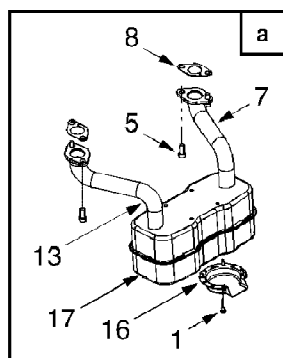

13A2771G790 LT-542G (2005)
Engine Accessories

Page 9 of 31

Ref #	Part Number	Qty	S/P/F	Description
1	710-0148	1	/P	Screw, #8-32, .375
2	710-0896	1	/P	Self-tapping Screw, 1/4-14, .625
3	710-0726	1	/P	Self-tapping Screw, 5/16-12, .75
4	710-1237	1		Screw, #10-32, .625
5	710-1314A	1	/P	Socket Cap Screw, 5/16-18, .625
6	710-1315	1	/P	Self-tapping Screw, 3/8-16, 1.25
7	751-0813A	1	/P	LH Exhaust Pipe
8	721-0460	1		Exhaust Gasket
9	725-0157	1	/P	Cable Tie, 7.4"
10	726-0205	1	/P	Hose Clamp, .490
11	710-0599	1	/P	Screw, 1/4-20, 0.500
12	751-10111	1		Muffler, Exhaust
13	751-0814A	1	/P	RH Exhaust Pipe
14	751B221535	1	/P	Casing Clamp
15	751-0535	1		Fuel Line Hose
16	751-0564A	1	S	Muffler Deflector
17	751-0616A	1	S	Muffler, Twin Inlet
18	751-0650B	1	/P	RH Exhaust Pipe
19	751-0651B	1	/P	LH Exhaust Pipe
20	751-3140	1	S	Oil Drain Valve
21	751-3141	1	S	Oil Drain Hose
22	751-3142	1		Oil Drain Cap
23	783-0615D	1	S	Muffler Heat Shield
24	783-0625C	1	/P	Engine Heat Shield
25	731-1682A	1	/P	Oil Drain Sleeve
26	751-0617A	1	S	Muffer, Single Inlet
27	721-0208	1	S	Exhaust Gasket
28	737-0143	1	S	Oil Drain Cap, 3/8-18
29	737-0199	1	S	Oil Drain Pipe, 3/8-16, 2.0
30	751B213146	1	/P	Casing Clamp
31	751-0619B	1	S	Exhaust Pipe
32	710-0227	1	/P	Screw, #8-18 x .50
33	710-3029	1	/P	Hex Screw, 7/16-20, 1.25
34	711-1044	1	S	Belt Keeper Pin, 5/16, 4.75
35	751-0622	1	S	Exhaust Pipe
36	712-0271	1	/P	Hex Sems Nut, 1/4-20
37	721-0348	1		Exhaust Gasket
38	751-0620	1	S	Exhaust Pipe