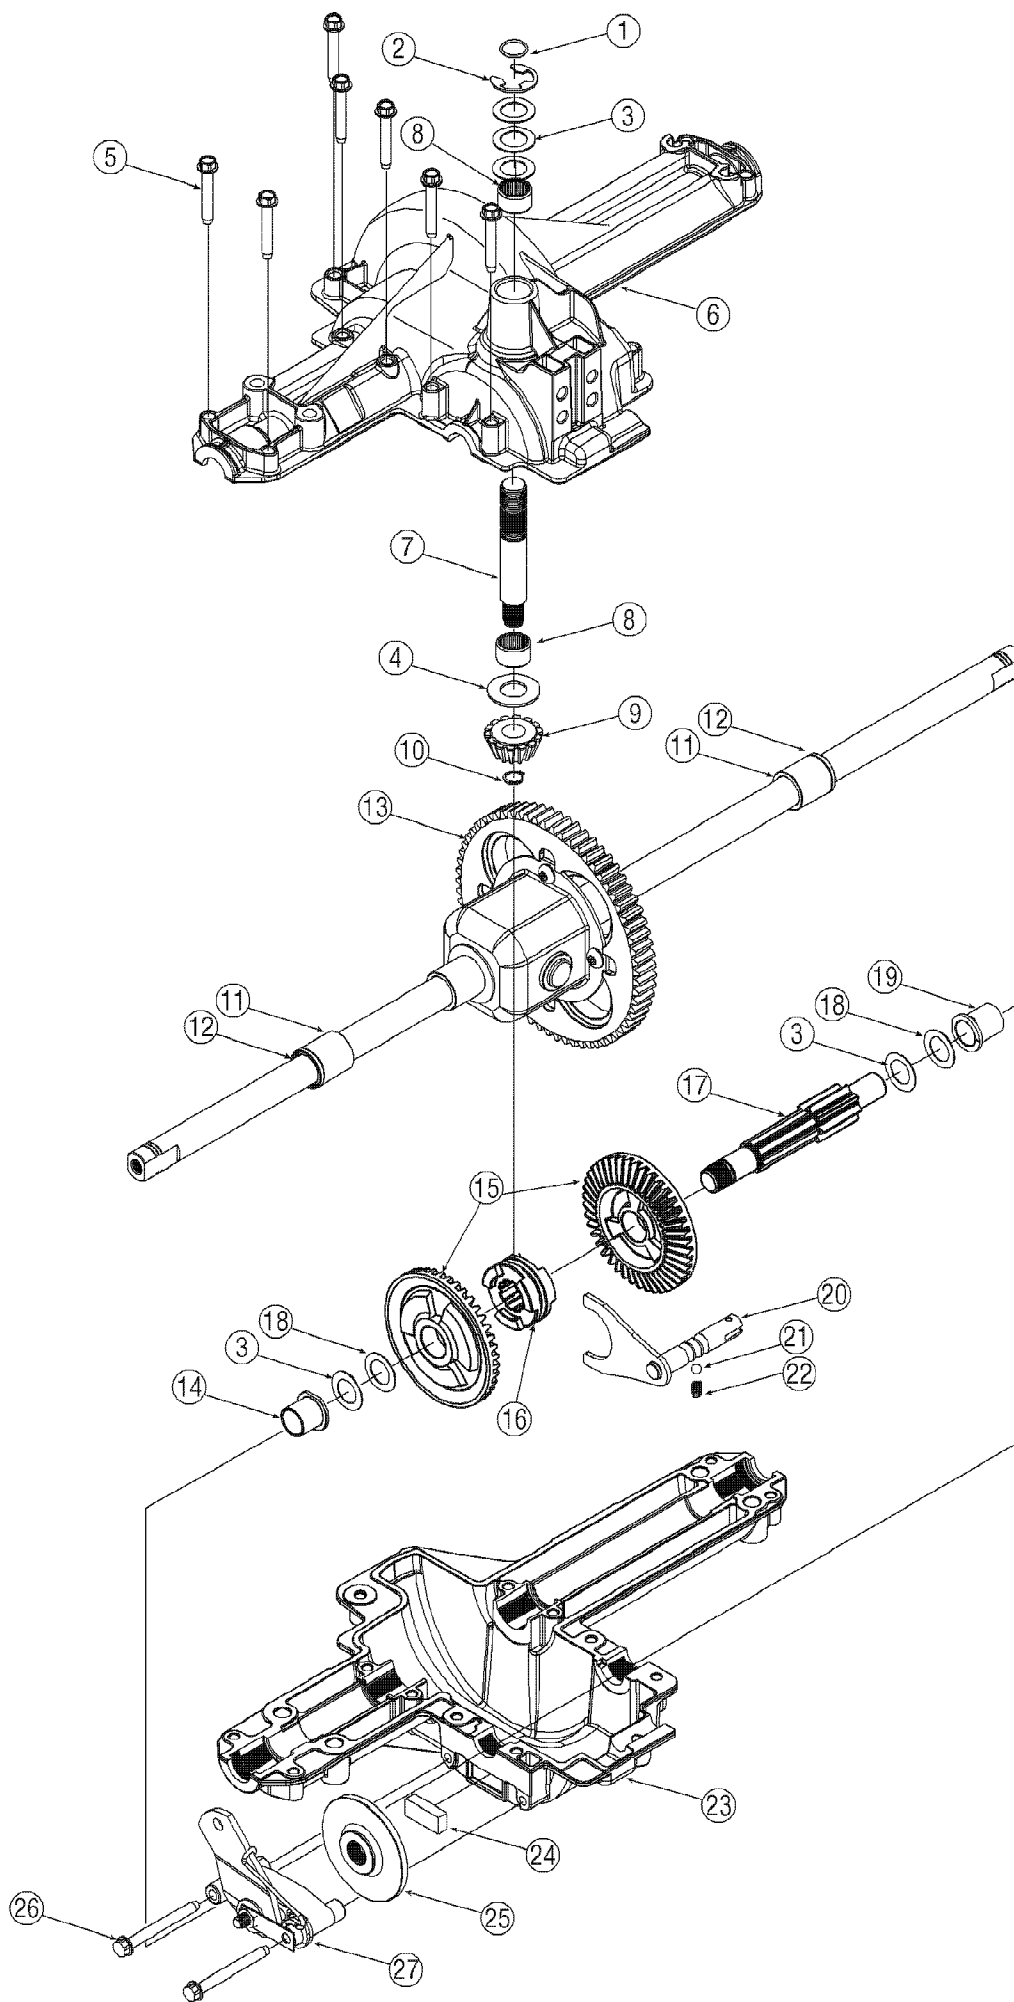

13A2771G790 LT-542G (2005)
Steering, Front Wheels & Axle

Page 29 of 31

Ref #	Part Number	Qty	S/P/F	Description
1	617-04024	1	S	Gear Assembly, Steering
2	710-0376	1	/P	Screw, 5/16-18, 1.00, Gr5
3	710-0643	1	/P	Screw, 5/16-18, 1.00, Gr5, Lock
4	710-1309	1	/P	Screw, Mach, 5/16-18, 0.750
5	710-3180	1	/P	Screw, 5/16-18, 1.75, Gr5
6	712-0240	1	S	Nut, Jam, 7/16-20, Gr2
7	712-0262	1	/P	Nut, Jam Lock, 3/8-24, Gr2
8	712-04063	1	/P	Nut, Flange Lock, 5/16-18, Grf, Nylon
9	731-0484A	1	S	Hub Cap
10	723-0448A	1	S	Ball Joint, 7/16-20, Lock
11	736-0242	1	/P	Washer, Bell, .340 x .872 x .060
12	783-04568	1		Front Hanger Bracket, Deck
13	738-04141	1		Screw, Shoulder, .435 x .3485, 5/16-18
14	738-0919	1	S	Steering Shaft, 5/8 Spline x 21.86
15	741-04124	1	S	Bearing, Flange, Hex 5/8
16	741-0475	1	S	Plastic Bushing .380 ID
17	747-04298	1		Drag Link, Steering
18	748-0389	1	S	Cap, 1.25 x .16
19	748-04065	1	S	Steering, Block
20	748-04068	1		Spacer, .710 ID x .125 OD x .56
21	750-04418	1		Spacer, .322 ID x .625 OD x .21
22	783-04644	1	S	Stabilizer Plate, Gear Segment
23	638-04007	1	S	Axle Assembly, LH
24	638-04008	1	S	Axle Assembly, RH
25	683-0128B	1	/P	Pivot Bar
26	710-0726	1	/P	Screw, 5/16-12, 0.750
27	712-04065	1	/P	Nut, Flange Lock, 3/8-16, Gr F, Nylon
28	714-04039	1		Pin, Cotter, 5/32, 1.25
29	714-0470	1	S	Pin, Cotter, 1/8 x 1.25
30	726-0341	1	/P	Push Cap, 3/4
31	731-1291A	1	S	End Cap, Pivot Bar (w/ Fitting)
32	736-0316	1	S	Washer, Flat, .78 x 1.59 x .060
33	738-04128	1		Screw, Shoulder, .500 x 2.380, 3/8-16
34	741-0660A	1	/P	Bearing, Flange, .760 x .941 x 1.0
35	747-04299	1	S	Tie Rod
36	783-04601	1	S	Bracket, Pivot
37	731-04057A	1		Axle End Cap, Standard
38	631-04028	1		Steering Wheel, Standard Grip
	631-04008	1	S	Steering Wheel, Soft Grip
39	731-04039	1		Cap, Steering Wheel (no logo)
	731-04040	1		Cap, Steering Wheel (sprig logo)
	731-04681	1		Cap, Steering Wheel (tine logo)
40	634-04086	1		Wheel Assembly
	734-1731	1		Tire Only, 15 x 6 x 6
	634-04081	1	S	Rim Assembly (Incl. bearings and valve stem)