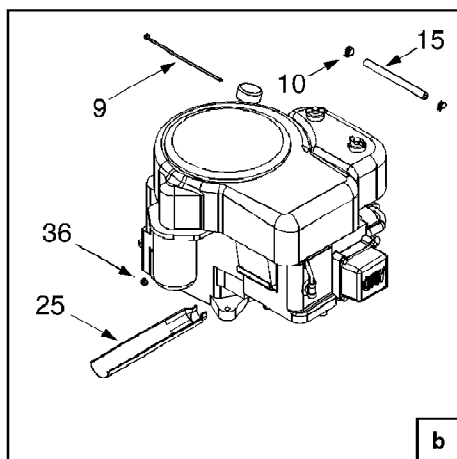

13A2771G790 LT-542G (2005)
Engine Accessories

Page 9 of 31

Ref #	Part Number	Qty	S/P/F	Description
1	710-0148	1	/P	Screw, #8-32, .375
2	710-0896	1	/P	Self-tapping Screw, 1/4-14, .625
3	710-0726	1	/P	Self-tapping Screw, 5/16-12, .75
4	710-1237	1		Screw, #10-32, .625
5	710-1314A	1	/P	Socket Cap Screw, 5/16-18, .625
6	710-1315	1	/P	Self-tapping Screw, 3/8-16, 1.25
7	751-0813A	1	/P	LH Exhaust Pipe
8	721-0460	1		Exhaust Gasket
9	725-0157	1	/P	Cable Tie, 7.4"
10	726-0205	1	/P	Hose Clamp, .490
11	710-0599	1	/P	Screw, 1/4-20, 0.500
12	751-10111	1		Muffler, Exhaust
13	751-0814A	1	/P	RH Exhaust Pipe
14	751B221535	1	/P	Casing Clamp
15	751-0535	1		Fuel Line Hose
16	751-0564A	1	S	Muffler Deflector
17	751-0616A	1	S	Muffler, Twin Inlet
18	751-0650B	1	/P	RH Exhaust Pipe
19	751-0651B	1	/P	LH Exhaust Pipe
20	751-3140	1	S	Oil Drain Valve
21	751-3141	1	S	Oil Drain Hose
22	751-3142	1		Oil Drain Cap
23	783-0615D	1	S	Muffler Heat Shield
24	783-0625C	1	/P	Engine Heat Shield
25	731-1682A	1	/P	Oil Drain Sleeve
26	751-0617A	1	S	Muffer, Single Inlet
27	721-0208	1	S	Exhaust Gasket
28	737-0143	1	S	Oil Drain Cap, 3/8-18
29	737-0199	1	S	Oil Drain Pipe, 3/8-16, 2.0
30	751B213146	1	/P	Casing Clamp
31	751-0619B	1	S	Exhaust Pipe
32	710-0227	1	/P	Screw, #8-18 x .50
33	710-3029	1	/P	Hex Screw, 7/16-20, 1.25
34	711-1044	1	S	Belt Keeper Pin, 5/16, 4.75
35	751-0622	1	S	Exhaust Pipe
36	712-0271	1	/P	Hex Sems Nut, 1/4-20
37	721-0348	1		Exhaust Gasket
38	751-0620	1	S	Exhaust Pipe