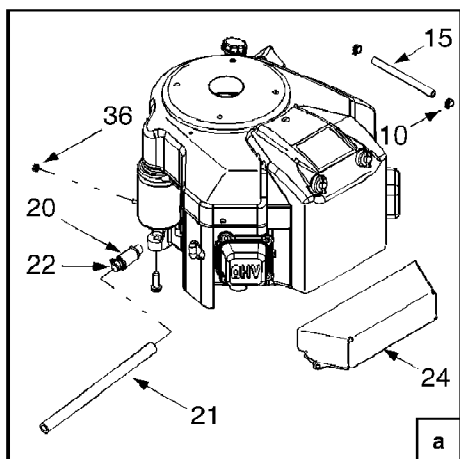

13A2771G790 LT-542G (2005)
Engine Accessories

Page 9 of 31

Ref #	Part Number	Qty	S/P/F	Description
1	710-0148	1	/P	Screw, #8-32, .375
2	710-0896	1	/P	Self-tapping Screw, 1/4-14, .625
3	710-0726	1	/P	Self-tapping Screw, 5/16-12, .75
4	710-1237	1		Screw, #10-32, .625
5	710-1314A	1	/P	Socket Cap Screw, 5/16-18, .625
6	710-1315	1	/P	Self-tapping Screw, 3/8-16, 1.25
7	751-0813A	1	/P	LH Exhaust Pipe
8	721-0460	1		Exhaust Gasket
9	725-0157	1	/P	Cable Tie, 7.4"
10	726-0205	1	/P	Hose Clamp, .490
11	710-0599	1	/P	Screw, 1/4-20, 0.500
12	751-10111	1		Muffler, Exhaust
13	751-0814A	1	/P	RH Exhaust Pipe
14	751B221535	1	/P	Casing Clamp
15	751-0535	1		Fuel Line Hose
16	751-0564A	1	S	Muffler Deflector
17	751-0616A	1	S	Muffler, Twin Inlet
18	751-0650B	1	/P	RH Exhaust Pipe
19	751-0651B	1	/P	LH Exhaust Pipe
20	751-3140	1	S	Oil Drain Valve
21	751-3141	1	S	Oil Drain Hose
22	751-3142	1		Oil Drain Cap
23	783-0615D	1	S	Muffler Heat Shield
24	783-0625C	1	/P	Engine Heat Shield
25	731-1682A	1	/P	Oil Drain Sleeve
26	751-0617A	1	S	Muffer, Single Inlet
27	721-0208	1	S	Exhaust Gasket
28	737-0143	1	S	Oil Drain Cap, 3/8-18
29	737-0199	1	S	Oil Drain Pipe, 3/8-16, 2.0
30	751B213146	1	/P	Casing Clamp
31	751-0619B	1	S	Exhaust Pipe
32	710-0227	1	/P	Screw, #8-18 x .50
33	710-3029	1	/P	Hex Screw, 7/16-20, 1.25
34	711-1044	1	S	Belt Keeper Pin, 5/16, 4.75
35	751-0622	1	S	Exhaust Pipe
36	712-0271	1	/P	Hex Sems Nut, 1/4-20
37	721-0348	1		Exhaust Gasket
38	751-0620	1	S	Exhaust Pipe