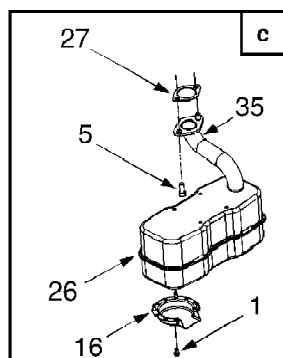

13A2771G790 LT-542G (2005)
Engine Accessories

Page 9 of 31

Ref #	Part Number	Qty	S/P/F	Description
1	710-0148	1	/P	Screw, #8-32, .375
2	710-0896	1	/P	Self-tapping Screw, 1/4-14, .625
3	710-0726	1	/P	Self-tapping Screw, 5/16-12, .75
4	710-1237	1		Screw, #10-32, .625
5	710-1314A	1	/P	Socket Cap Screw, 5/16-18, .625
6	710-1315	1	/P	Self-tapping Screw, 3/8-16, 1.25
7	751-0813A	1	/P	LH Exhaust Pipe
8	721-0460	1		Exhaust Gasket
9	725-0157	1	/P	Cable Tie, 7.4"
10	726-0205	1	/P	Hose Clamp, .490
11	710-0599	1	/P	Screw, 1/4-20, 0.500
12	751-10111	1		Muffler, Exhaust
13	751-0814A	1	/P	RH Exhaust Pipe
14	751B221535	1	/P	Casing Clamp
15	751-0535	1		Fuel Line Hose
16	751-0564A	1	S	Muffler Deflector
17	751-0616A	1	S	Muffler, Twin Inlet
18	751-0650B	1	/P	RH Exhaust Pipe
19	751-0651B	1	/P	LH Exhaust Pipe
20	751-3140	1	S	Oil Drain Valve
21	751-3141	1	S	Oil Drain Hose
22	751-3142	1		Oil Drain Cap
23	783-0615D	1	S	Muffler Heat Shield
24	783-0625C	1	/P	Engine Heat Shield
25	731-1682A	1	/P	Oil Drain Sleeve
26	751-0617A	1	S	Muffer, Single Inlet
27	721-0208	1	S	Exhaust Gasket
28	737-0143	1	S	Oil Drain Cap, 3/8-18
29	737-0199	1	S	Oil Drain Pipe, 3/8-16, 2.0
30	751B213146	1	/P	Casing Clamp
31	751-0619B	1	S	Exhaust Pipe
32	710-0227	1	/P	Screw, #8-18 x .50
33	710-3029	1	/P	Hex Screw, 7/16-20, 1.25
34	711-1044	1	S	Belt Keeper Pin, 5/16, 4.75
35	751-0622	1	S	Exhaust Pipe
36	712-0271	1	/P	Hex Sems Nut, 1/4-20
37	721-0348	1		Exhaust Gasket
38	751-0620	1	S	Exhaust Pipe