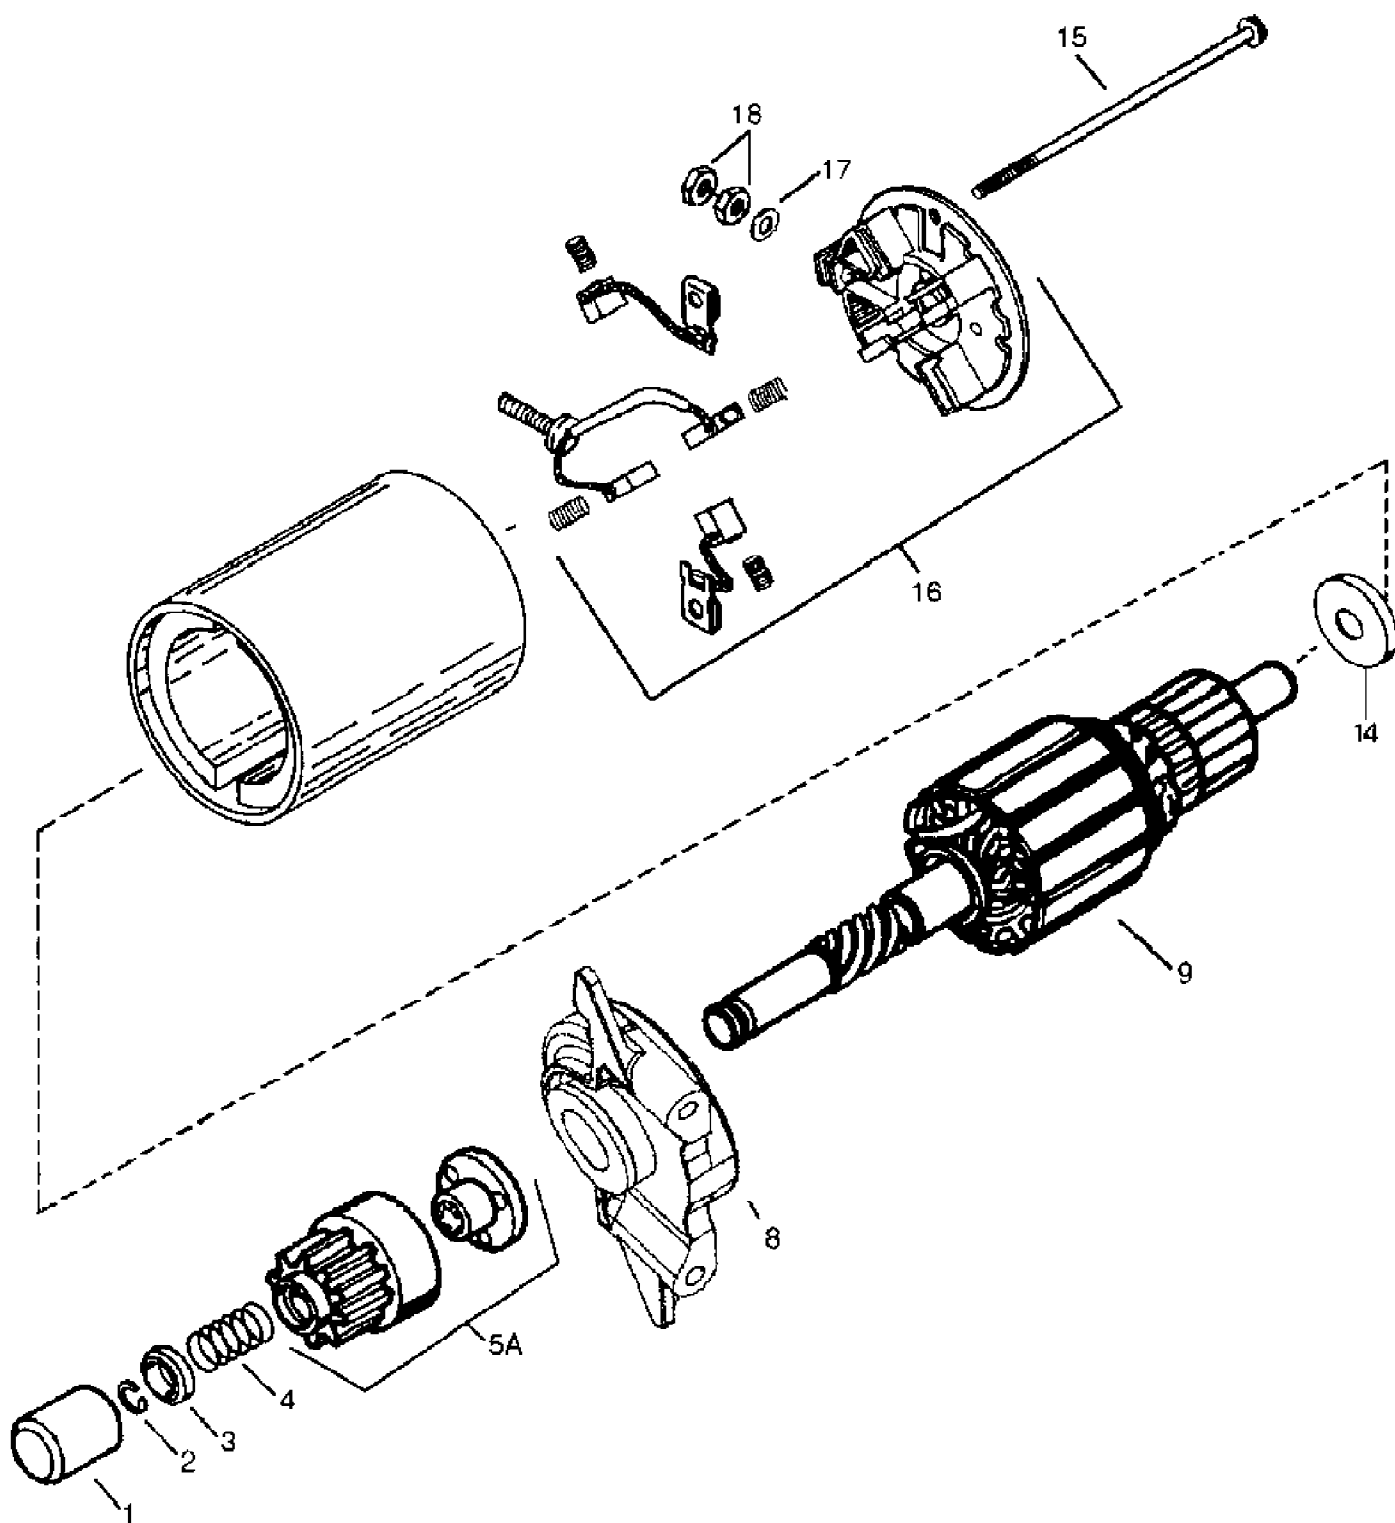

13A2771G790 LT-542G (2005)
PTO, Frame & Battery

Page 24 of 31

13A2771G790 LT-542G (2005)
PTO, Frame & Battery

Page 25 of 31

Ref #	Part Number	Qty	S/P/F	Description
1	17962	1		Plate, Switch
2	647-04040	1		Handle Asswmbly, PTO
3	710-0224	1	S	Screw, #10-16, 0.500
4	710-0599	1	/P	Screw, 1/4-20, 0.500
5	710-3157A	1	/P	Screw, 7/16-20, 3.25, Gr5
6	714-0104	1	S	Pin, Cotter, .072 Dia. x 1.13
7	714-0145	1	S	Pin, Click, .092 x 1.64
8	720-04049	1	S	Grip, Handle, 3/8
9	732-04276	1	S	Spring, Extension
10	736-0171	1	S	Washer, Lock, 7/16
11	736-0300	1	S	Washer, Flat, .406 x .875 x .059
12	736-0322	1	/P	Washer, Flat, .450 x 1.250 x .164
13	741-04119	1	S	Bearing, PTO
14	746-04173	1	S	Cable, Deck Engagement
15	750-0956	1		Spacer, 1.010 x 1.400 x .825
16	756-04064A	1	S	Engine Pulley, 3.39 x 6.12 Dia.
17	725-04039	1	S	Switch, Interlock
18	747-04332	1	S	Rod, Belt Keeper (38-inch Deck)
	747-04307	1	S	Rod, Belt Keeper (42-inch Deck)
19	710-1260A	1	/P	Screw, 5/16-18, .750
20	683-04163	1		Frame Assembly
21	710-0642	1	/P	Screw, 1/4-20, 0.750
22	710-0726	1	/P	Screw, 5/16-12, 0.750
23	712-04064	1	/P	Nut, Flange Lock, 1/4-20, Gr F, Nylon
24	732-04035	1		Spring, Compression, 1.28 OD x 3.125
25	736-0222	1	S	Washer, Lock, 1/4
26	747-04121A	1		Hold Down Rod, Battery
27	783-0349	1		Tray, Battery
28	783-04548	1	S	Seat Bracket, Frame
29	783-04637	1	S	Bracket, Runing Board
30	725-1426	1	S	Solenoid
31	683-04155	1	S	Shaft Assembly, Lift
32	712-04065	1	/P	Nut, Flange Lock, 3/8-16, Gr F, Nylon
33	714-04023	1	S	Pin, Cotter, .080 x 1.5625 Internal
34	716-0106A	1		Ring, E-Type, .625 Dia.
35	720-0311	1		Grip, Handle, 1/2
36	732-04225	1		Spring, Torsion
37	738-04130	1		Screw, Shoulder, .625 x .175, 3/8-16
38	741-0225	1	S	Bearing, Hex Flange
39	747-04272	1		Rod, Lift
40	747-04282	1		Deck Handle, Lift
41	783-04494	1		Lift Arm, Deck
42	710-0703	1	/P	Screw, Carriage, 1/4-20, .75, Gr5
43	712-0271	1	/P	Nut, Sems, 1/4-20
44	725-1737A	1	S	Battery, 190 CCA (Single Cylinder Engine)
45	738-1132	1		Screw, Shoulder, .250 x .150, 1/4-20