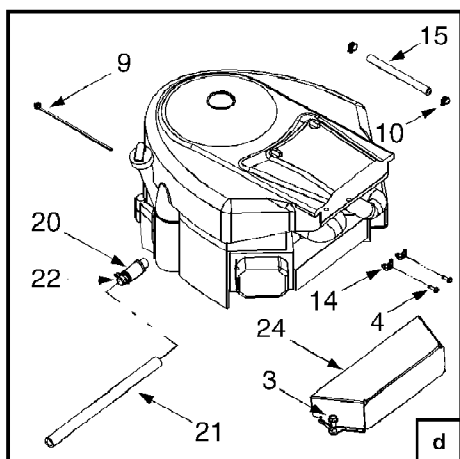

13A2771G790 LT-542G (2005)
Engine Accessories

Page 9 of 31

Ref #	Part Number	Qty	S/P/F	Description
1	710-0148	1	/P	Screw, #8-32, .375
2	710-0896	1	/P	Self-tapping Screw, 1/4-14, .625
3	710-0726	1	/P	Self-tapping Screw, 5/16-12, .75
4	710-1237	1		Screw, #10-32, .625
5	710-1314A	1	/P	Socket Cap Screw, 5/16-18, .625
6	710-1315	1	/P	Self-tapping Screw, 3/8-16, 1.25
7	751-0813A	1	/P	LH Exhaust Pipe
8	721-0460	1		Exhaust Gasket
9	725-0157	1	/P	Cable Tie, 7.4"
10	726-0205	1	/P	Hose Clamp, .490
11	710-0599	1	/P	Screw, 1/4-20, 0.500
12	751-10111	1		Muffler, Exhaust
13	751-0814A	1	/P	RH Exhaust Pipe
14	751B221535	1	/P	Casing Clamp
15	751-0535	1		Fuel Line Hose
16	751-0564A	1	S	Muffler Deflector
17	751-0616A	1	S	Muffler, Twin Inlet
18	751-0650B	1	/P	RH Exhaust Pipe
19	751-0651B	1	/P	LH Exhaust Pipe
20	751-3140	1	S	Oil Drain Valve
21	751-3141	1	S	Oil Drain Hose
22	751-3142	1		Oil Drain Cap
23	783-0615D	1	S	Muffler Heat Shield
24	783-0625C	1	/P	Engine Heat Shield
25	731-1682A	1	/P	Oil Drain Sleeve
26	751-0617A	1	S	Muffer, Single Inlet
27	721-0208	1	S	Exhaust Gasket
28	737-0143	1	S	Oil Drain Cap, 3/8-18
29	737-0199	1	S	Oil Drain Pipe, 3/8-16, 2.0
30	751B213146	1	/P	Casing Clamp
31	751-0619B	1	S	Exhaust Pipe
32	710-0227	1	/P	Screw, #8-18 x .50
33	710-3029	1	/P	Hex Screw, 7/16-20, 1.25
34	711-1044	1	S	Belt Keeper Pin, 5/16, 4.75
35	751-0622	1	S	Exhaust Pipe
36	712-0271	1	/P	Hex Sems Nut, 1/4-20
37	721-0348	1		Exhaust Gasket
38	751-0620	1	S	Exhaust Pipe