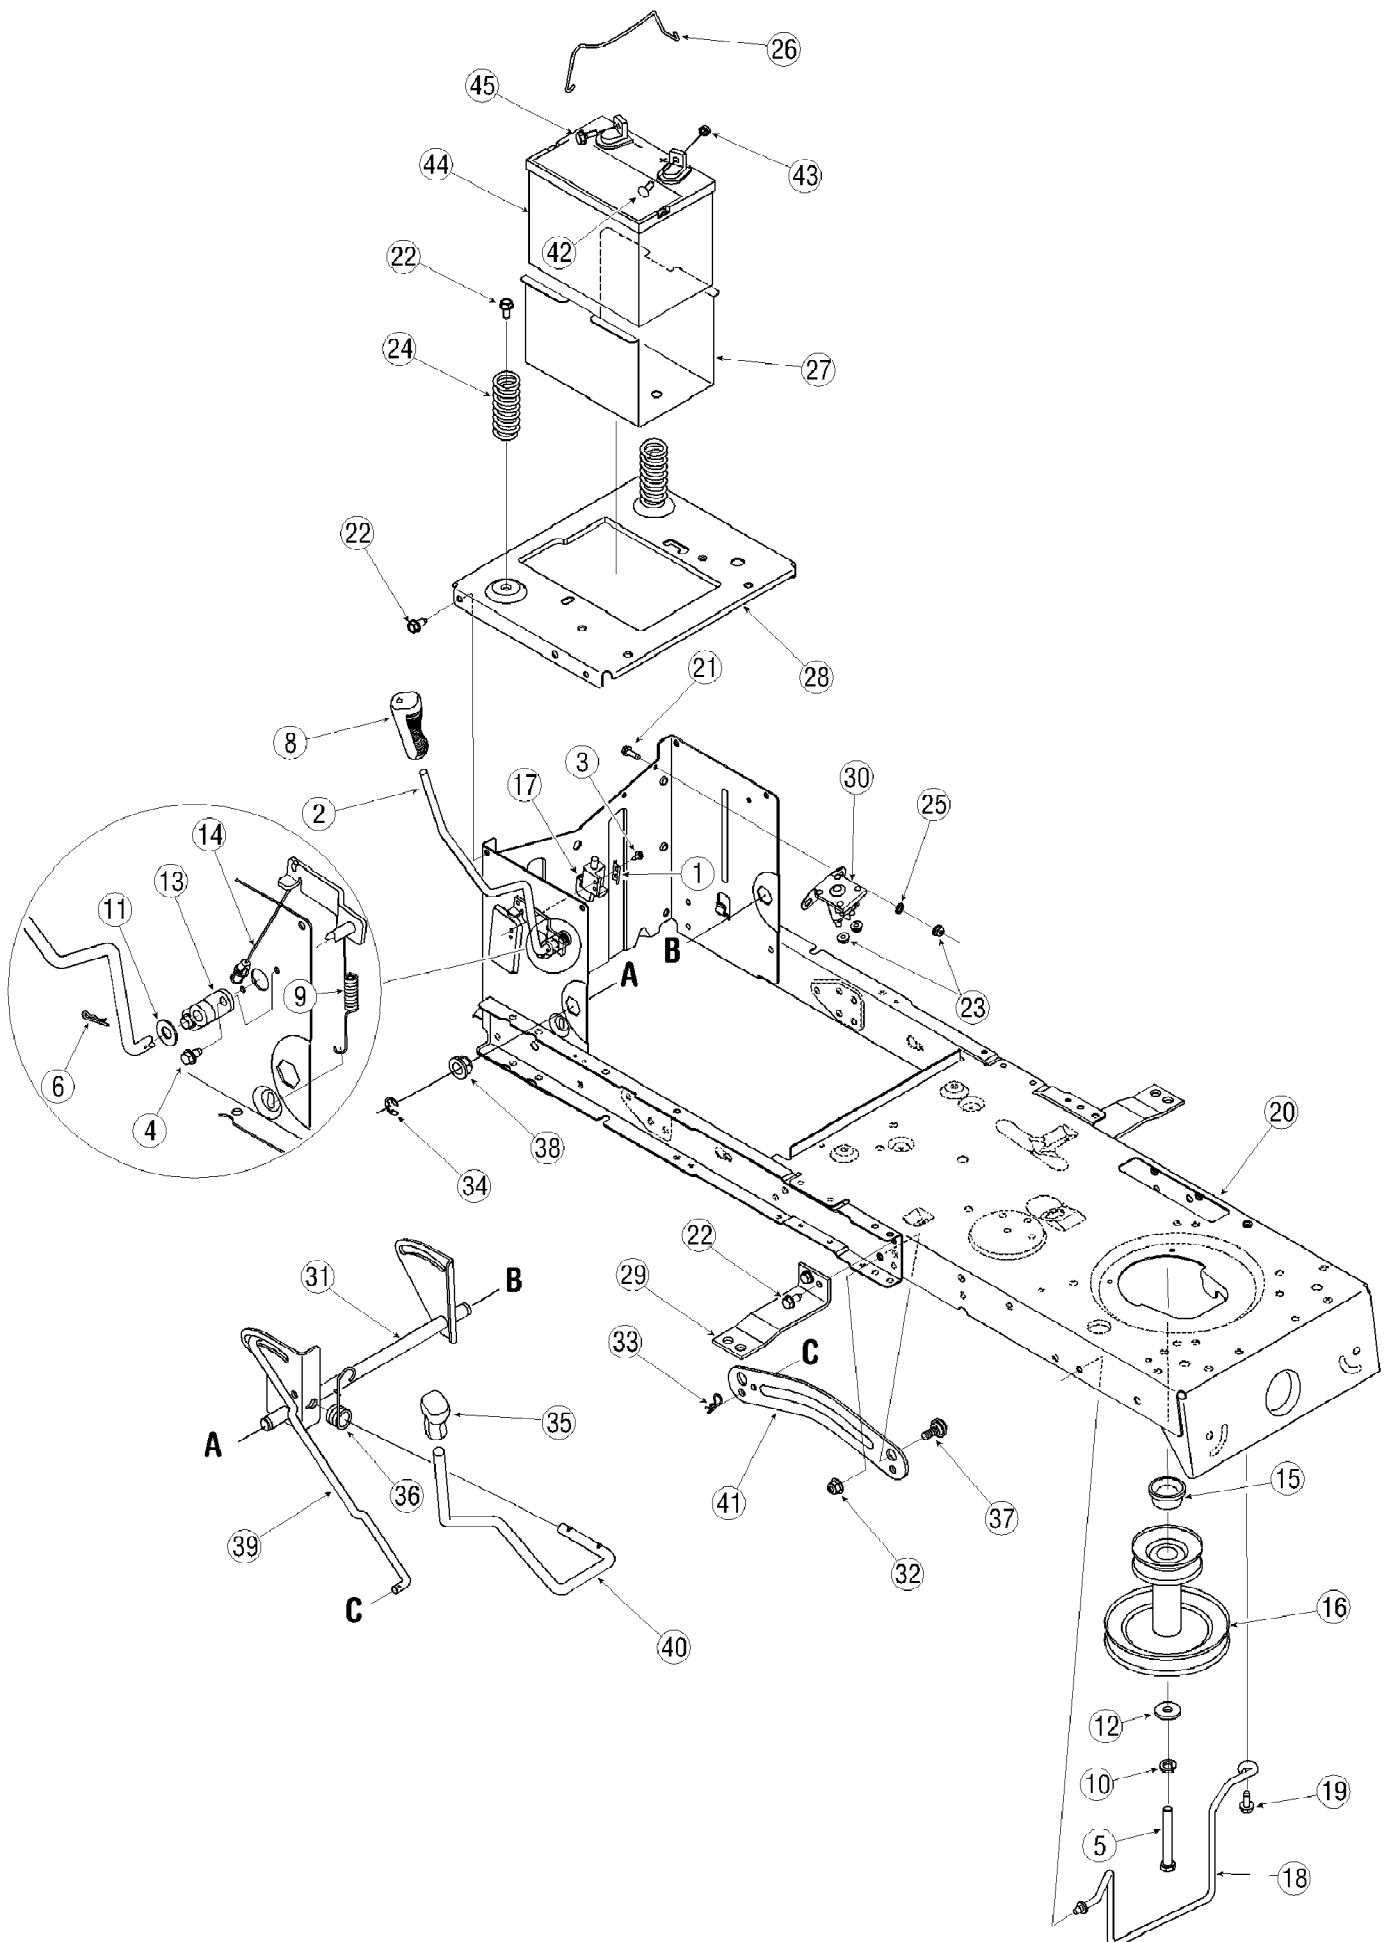

13A2771G790 LT-542G (2005)
PTO, Frame & Battery

Page 24 of 31

13A2771G790 LT-542G (2005)
PTO, Frame & Battery

Page 25 of 31

Ref #	Part Number	Qty	S/P/F	Description
1	17962	1		Plate, Switch
2	647-04040	1		Handle Asswmbly, PTO
3	710-0224	1	S	Screw, #10-16, 0.500
4	710-0599	1	/P	Screw, 1/4-20, 0.500
5	710-3157A	1	/P	Screw, 7/16-20, 3.25, Gr5
6	714-0104	1	S	Pin, Cotter, .072 Dia. x 1.13
7	714-0145	1	S	Pin, Click, .092 x 1.64
8	720-04049	1	S	Grip, Handle, 3/8
9	732-04276	1	S	Spring, Extension
10	736-0171	1	S	Washer, Lock, 7/16
11	736-0300	1	S	Washer, Flat, .406 x .875 x .059
12	736-0322	1	/P	Washer, Flat, .450 x 1.250 x .164
13	741-04119	1	S	Bearing, PTO
14	746-04173	1	S	Cable, Deck Engagement
15	750-0956	1		Spacer, 1.010 x 1.400 x .825
16	756-04064A	1	S	Engine Pulley, 3.39 x 6.12 Dia.
17	725-04039	1	S	Switch, Interlock
18	747-04332	1	S	Rod, Belt Keeper (38-inch Deck)
	747-04307	1	S	Rod, Belt Keeper (42-inch Deck)
19	710-1260A	1	/P	Screw, 5/16-18, .750
20	683-04163	1		Frame Assembly
21	710-0642	1	/P	Screw, 1/4-20, 0.750
22	710-0726	1	/P	Screw, 5/16-12, 0.750
23	712-04064	1	/P	Nut, Flange Lock, 1/4-20, Gr F, Nylon
24	732-04035	1		Spring, Compression, 1.28 OD x 3.125
25	736-0222	1	S	Washer, Lock, 1/4
26	747-04121A	1		Hold Down Rod, Battery
27	783-0349	1		Tray, Battery
28	783-04548	1	S	Seat Bracket, Frame
29	783-04637	1	S	Bracket, Runing Board
30	725-1426	1	S	Solenoid
31	683-04155	1	S	Shaft Assembly, Lift
32	712-04065	1	/P	Nut, Flange Lock, 3/8-16, Gr F, Nylon
33	714-04023	1	S	Pin, Cotter, .080 x 1.5625 Internal
34	716-0106A	1		Ring, E-Type, .625 Dia.
35	720-0311	1		Grip, Handle, 1/2
36	732-04225	1		Spring, Torsion
37	738-04130	1		Screw, Shoulder, .625 x .175, 3/8-16
38	741-0225	1	S	Bearing, Hex Flange
39	747-04272	1		Rod, Lift
40	747-04282	1		Deck Handle, Lift
41	783-04494	1		Lift Arm, Deck
42	710-0703	1	/P	Screw, Carriage, 1/4-20, .75, Gr5
43	712-0271	1	/P	Nut, Sems, 1/4-20
44	725-1737A	1	S	Battery, 190 CCA (Single Cylinder Engine)
45	738-1132	1		Screw, Shoulder, .250 x .150, 1/4-20